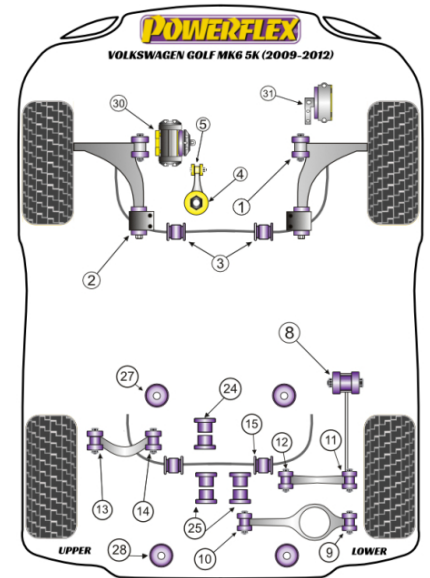

- PFF85-501G is on-car camber adjustable offering +/-0.5° of adjustment. For a non-adjustable bush use PFF85-501.
- PFF85-502G comes complete with bracket and gives an additional 1° of caster angle with anti-lift properties. For a bush without the bracket and adjustment, use PFF85-502.
- PFF85-504 fits vehicles up to the middle of 2008. Please check the picture of the 2 bushes in order to identify the insert you require.
- PFF85-704 fits vehicles from the middle of 2008 on. Please check the picture of the 2 bushes in order to identify the insert you require.
- PFR85-523 & PFR85-525 fit 4WD models only.
- PFR85-527 & PFR85-528 fit 4WD models only up to 28.5.2012.
- PFR85-827 & PFR85-828 fit 4WD models after 28.5.2012.
- PFF85-531 & PFF85-532 are inserts designed to fill the voids of the original Upper Engine Mount bush as found on various models. Please check that the voids in your OE mount are the same as shown in the image below for correct fitment.