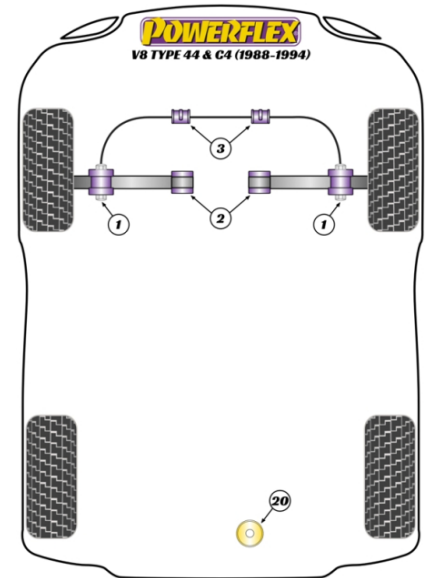

V8 TYPE 4C (1988-1994)

PRICING INFORMATION

The prices shown on our website are per bush.

To get the total pack price you will need to multiple this price by the number of bushes per vehicle.

Bush Price x Qty Per Car = Pack Price

- Check roll bar mounting bush design and size

In addition to the Road Series parts listed please check the Black Series website for other bushes suitable for this car that may be more suited to Track/Race use.

exc. VAT **£20.45**

Diagram Ref.

inc. VAT **£24.54**

Part No. **PFF3-405**

FRONT TRACK CONTROL ARM OUTER BUSH

Qty Per Car **2**

exc. VAT **£36.15**

Diagram Ref. **1**

inc. VAT **£43.38**

Part No. **PFF3-401**

FRONT TRACK CONTROL ARM INNER BUSH

Qty Per Car **2**

exc. VAT **£78.80**

Diagram Ref. **2**

inc. VAT **£94.56**

Part No. **PFF3-402**