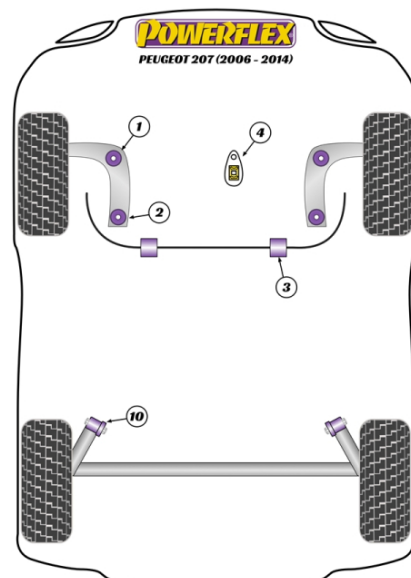

#### Bush Price x Qty Per Car = Pack Price

- The front arm uses the same bush, PFF12-201-56, in the front and rear positions, 4 will need ordering for a complete car set.
- PFF50-509 Fits turbo petrol engine models only (including GT, GTi, Rallye & RC)
- PFF50-509, PFF12-204 & PFF12-205 are inserts which fit into the voids of the original mounting, please check voiding on original mount to select correct insert