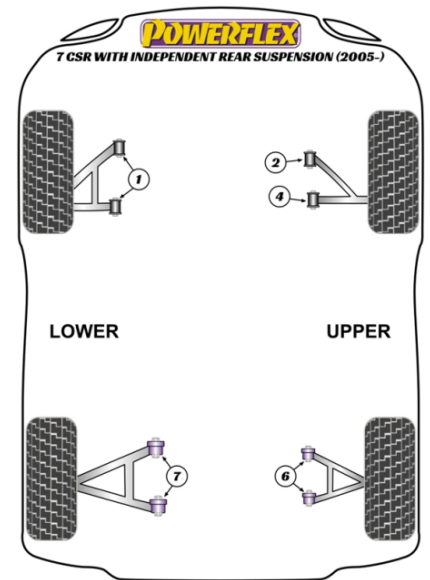

#### Bush Price x Qty Per Car = Pack Price

- For models with Independent Rear Suspension

*In addition to the Road Series parts listed please check the Black Series website for other bushes suitable for this car that may be more suited to Track/Race use.*

#### FRONT LOWER WISHBONE BUSH 1/2" BORE

Qty Per Car **4**

exc. VAT **£29.10**

Diagram Ref. **1**

inc. VAT **£34.92**

Part No. **PF8-901**