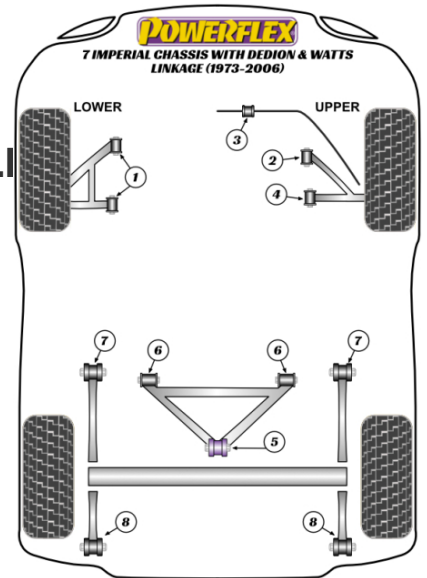

- Drawing reference no.5, Vehicles to 1996 use PF8-903, Vehicles after 1996 use PF8-907
- For vehicles with DeDion axle & Watts Linkage

*In addition to the Road Series parts listed please check the Black Series website for other bushes suitable for this car that may be more suited to Track/Race use.*

### FRONT LOWER WISHBONE BUSH 1/2" BORE

Qty Per Car **4**

exc. VAT **£29.10**

Diagram Ref. **1**

inc. VAT **£34.92**

Part No. **PF8-901**