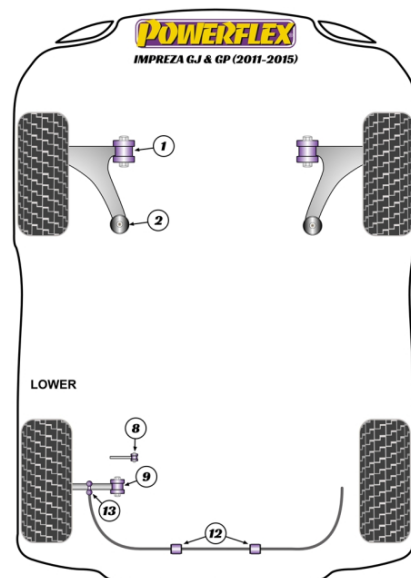

IMPREZA GJ & GP (2011-2015)

PRICING INFORMATION

The prices shown on our website are per bush.

To get the total pack price you will need to multiple this price by the number of bushes per vehicle.

Bush Price x Qty Per Car = Pack Price

- PFF69-702 and PFF69-502G will not fit the aluminium STi wishbone with the larger, pillow-ball rear bush.

In addition to the Road Series parts listed please check the Black Series website for other bushes suitable for this car that may be more suited to Track/Race use.

FRONT ARM FRONT BUSH

Qty Per Car 2

exc. VAT **£29.10**

Diagram Ref. 1

inc. VAT **£34.92**

Part No. **PFF69-501**

FRONT ARM FRONT BUSH

Qty Per Car 2

exc. VAT **£29.10**

Diagram Ref. 1

inc. VAT **£34.92**

Part No. **PFF69-501BLK**

FRONT WISHBONE REAR BUSH ANTI-LIFT & CASTER ADJUST

Qty Per Car 2

exc. VAT **£91.75**

Diagram Ref. 2

inc. VAT **£110.10**

Part No. **PFF69-502G**

FRONT WISHBONE REAR BUSH ANTI-LIFT & CASTER ADJUST

Qty Per Car 2

exc. VAT **£91.75**

Diagram Ref. 2

inc. VAT **£110.10**

Part No. **PFF69-502GBLK**

FRONT WISHBONE REAR BUSH

Qty Per Car 2

exc. VAT **£40.45**

Diagram Ref. 2

inc. VAT **£48.54**

Part No. **PFF69-702**

FRONT WISHBONE REAR BUSH

Qty Per Car 2

exc. VAT **£40.45**

Diagram Ref. 2

inc. VAT **£48.54**

Part No. **PFF69-702BLK**

REAR TOE ADJUSTER INNER BUSH

Qty Per Car 2

exc. VAT **£33.45**

Diagram Ref. 8

inc. VAT **£40.14**

Part No. **PFR69-508**

REAR TOE ADJUSTER INNER BUSH

Qty Per Car 2

exc. VAT **£36.65**

Diagram Ref. 8

inc. VAT **£43.98**

Part No. **PFR69-508BLK**