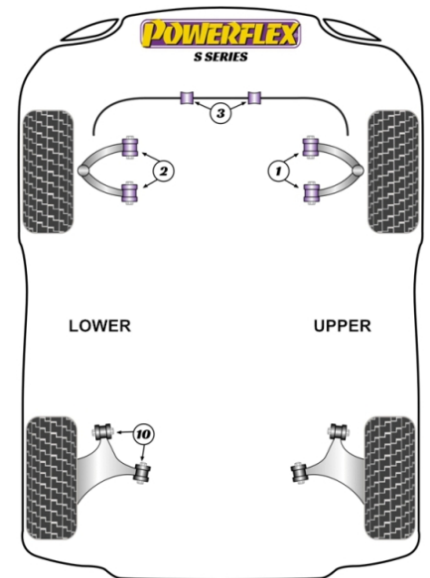

In addition to the Road Series parts listed please check the Black Series website for other bushes suitable for this car that may be more suited to Track/Race use.

FRONT UPPER WISHBONE BUSH

Qty Per Car **4**

Diagram Ref. **1**

Part No. **PFF79-201**

exc. VAT **£21.55**

inc. VAT **£25.86**

FRONT LOWER WISHBONE BUSH

Qty Per Car **4**

Diagram Ref. **2**

Part No. **PFF79-202**

exc. VAT **£22.65**

inc. VAT **£27.18**

FRONT ANTI ROLL BAR BUSH 22MM

Qty Per Car **2**

Diagram Ref. **3**

Part No. **PFF19-406-22**

exc. VAT **£20.45**

inc. VAT **£24.54**

Diagram Ref. **3**

Part No. **PFF19-406-24**

exc. VAT **£19.95**

inc. VAT **£23.94**

FRONT ANTI ROLL BAR BUSH 24MM

Qty Per Car **2**

Diagram Ref. **3**

Part No. **PFF19-406-24BLK**