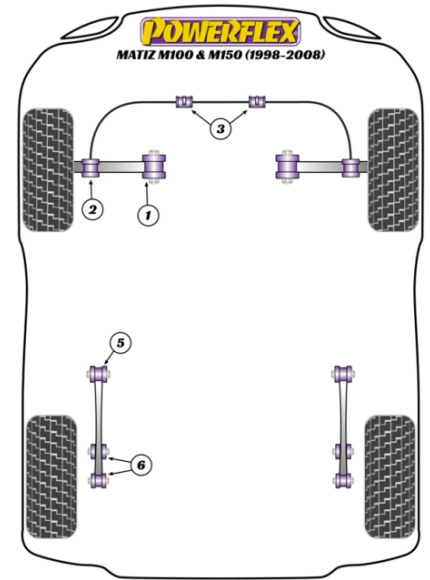

Notes:

- PFF73-203 fits a 21mm diameter anti roll bar, please measure before ordering
- PFF73-205 and PFF73-206 only fits models from 2000 to 2005

In addition to the Road Series parts listed please check the Black Series website for other bushes suitable for this car that may be more suited to Track/Race use.

FRONT TRACK CONTROL ARM INNER BUSH

Qty Per Car **2**

exc. VAT **£26.95**

Diagram Ref. **1**

inc. VAT **£32.34**

Part No. **PFF73-201**

FRONT TRACK CONTROL ARM OUTER BUSH

Qty Per Car **2**

exc. VAT **£23.70**

Diagram Ref. **2**

inc. VAT **£28.44**

Part No. **PFF73-202**

FRONT ANTI ROLL BAR BUSH 21MM

Qty Per Car **2**

exc. VAT **£19.40**

Diagram Ref. **3**