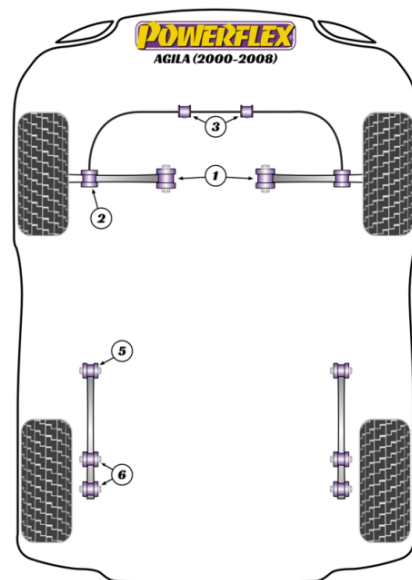

AGILA (2000-2008)

PRICING INFORMATION

The prices shown on our website are per bush.

To get the total pack price you will need to multiple this price by the number of bushes per vehicle.

Bush Price x Qty Per Car = Pack Price

Notes:

- PFF73-203 fits a 21mm diameter anti roll bar, please measure before ordering
- PFF73-205 and PFF73-206 only fits models from 2000 to 2005

In addition to the Road Series parts listed please check the Black Series website for other bushes suitable for this car that may be more suited to Track/Race use.

	POWERALIGN WHEEL MOUNTING GUIDE PIN	Qty Per Car 1	Diagram Ref.	Part No. PFF99-512-15
		exc. VAT £23.70	inc. VAT £28.44	
	FRONT TRACK CONTROL ARM INNER BUSH	Qty Per Car 2	Diagram Ref. 1	Part No. PFF73-201
		exc. VAT £26.95	inc. VAT £32.34	
	FRONT TRACK CONTROL ARM OUTER BUSH	Qty Per Car 2	Diagram Ref. 2	Part No. PFF73-202
		exc. VAT £23.70	inc. VAT £28.44	
	FRONT ANTI ROLL BAR BUSH 21MM	Qty Per Car 2	Diagram Ref. 3	Part No. PFF73-203
		exc. VAT £19.40	inc. VAT £23.28	
	REAR TRAILING ARM TO CHASSIS BUSH	Qty Per Car 2	Diagram Ref. 5	Part No. PFR73-205
		exc. VAT £26.95	inc. VAT £32.34	
	REAR TRAILING ARM TO AXLE BUSH	Qty Per Car 4	Diagram Ref. 6	Part No. PFR73-206
		exc. VAT £26.95	inc. VAT £32.34	