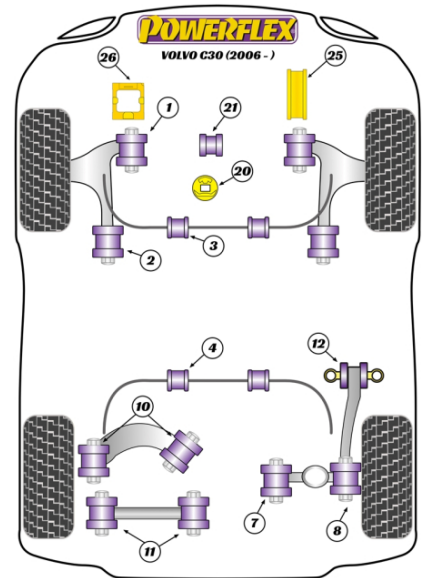

- PFF19-1221, PFF19-1225 and PFF19-1226 only fit 5 cylinder petrol models
- PFF19-801 suitable for M12 bolt
- PFF19-8011 suitable for M14 bolt
- PFR19-810G is an on-car adjustable bush and is designed to provide +/- 1 degree of camber adjustment. For a non-adjustable version use PFR19-810
- Please check the engine mount bracket design use either PFF19-1220 or PFF19-1222, neither is suitable for diesel models.

Diagram Ref. 1

Part No. **PFF19-801**

exc. VAT **£26.95**

inc. VAT **£32.34**

FRONT WISHBONE FRONT BUSH 14MM BOLT

Qty Per Car 2

Diagram Ref. 1

Part No. **PFF19-8011**