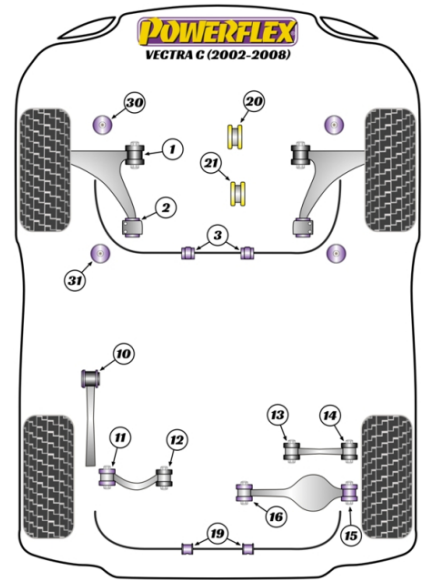

VECTRA C (2002-2008)

PRICING INFORMATION

The prices shown on our website are per bush.

To get the total pack price you will need to multiple this price by the number of bushes per vehicle.

Bush Price x Qty Per Car = Pack Price

- Two types of front anti-roll bar bushes are used, PFF66-503-* replaces single piece design PFF80-1203-* replaces the two-piece design.
- PFF80-1220 rear lower engine mount insert fits cars with a bracket 86mm wide, for cars with a 79mm wide bracket use PFF80-1221.
- For diesel models use engine mount insert part number, PFF80-1220R or PFF80-1221R
- PFR80-1211 Fits arms using a spherical type bush 47mm in diameter, for arms with a 38mm rubber bush use PFR80-1217

In addition to the Road Series parts listed please check the Black Series website for other bushes suitable for this car that may be more suited to Track/Race use.

UNIVERSAL EXHAUST MOUNT

Qty Per Car **1**

exc. VAT **£11.85**

Diagram Ref.

inc. VAT **£14.22**

Part No. **EXH016**

JACK PAD ADAPTOR

Qty Per Car **1**

exc. VAT **£22.10**

Diagram Ref.

inc. VAT **£26.52**

Part No. **PF66-160**

POWERALIGN WHEEL MOUNTING GUIDE PIN

Qty Per Car **1**

exc. VAT **£23.70**

Diagram Ref.

inc. VAT **£28.44**

Part No. **PF99-512-15**

POWERALIGN CAMBER BOLT KIT (12MM X 60MM)

Qty Per Car **1**

exc. VAT **£22.75**

Diagram Ref.

inc. VAT **£27.30**

Part No. **PFA100-12**

FRONT LOWER WISHBONE FRONT BUSH

Qty Per Car **2**

exc. VAT **£30.20**

Diagram Ref. **1**

inc. VAT **£36.24**

Part No. **PFF80-1201**

FRONT LOWER WISHBONE FRONT BUSH

Qty Per Car **2**

exc. VAT **£30.20**

Diagram Ref. **1**

inc. VAT **£36.24**

Part No. **PFF80-1201BLK**

FRONT LOWER WISHBONE REAR BUSH

Qty Per Car **2**

exc. VAT **£37.20**

Diagram Ref. **2**

inc. VAT **£44.64**

Part No. **PFF80-1202**