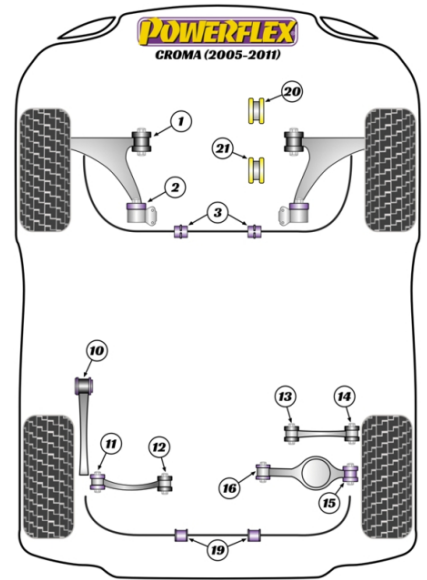

CROMA (2005 - 2011)

PRICING INFORMATION

The prices shown on our website are per bush.

To get the total pack price you will need to multiple this price by the number of bushes per vehicle.

Bush Price x Qty Per Car = Pack Price

- There are two types of Front ARB bush design used depending on the year of the vehicle. PFF66-503-* is a single-piece design (up to 10/2005) and PFF80-1203-* is two-piece design (10/2005 on).
- PFF80-1220 rear lower engine mount insert fits cars with a bracket 86mm wide, for cars with a 79mm wide bracket use PFF80-1221.
- For diesel models use engine mount insert part number, PFF80-1220R or PFF80-1221R

In addition to the Road Series parts listed please check the Black Series website for other bushes suitable for this car that may be more suited to Track/Race use.

POWERALIGN WHEEL MOUNTING GUIDE PIN

Qty Per Car **1**

exc. VAT **£23.70**

Diagram Ref.

inc. VAT **£28.44**

Part No. **PFF99-512-15**

POWERALIGN CAMBER BOLT KIT (12MM X 60MM)

Qty Per Car **1**

exc. VAT **£22.75**

Diagram Ref.

inc. VAT **£27.30**

Part No. **PFA100-12**

FRONT LOWER WISHBONE FRONT BUSH

Qty Per Car **2**

exc. VAT **£30.20**

Diagram Ref. **1**

inc. VAT **£36.24**

Part No. **PFF80-1201**

FRONT LOWER WISHBONE FRONT BUSH

Qty Per Car **2**

exc. VAT **£30.20**

Diagram Ref. **1**

inc. VAT **£36.24**

Part No. **PFF80-1201BLK**

FRONT LOWER WISHBONE REAR BUSH

Qty Per Car **2**

exc. VAT **£37.20**

Diagram Ref. **2**

inc. VAT **£44.64**

Part No. **PFF80-1202**

FRONT LOWER WISHBONE REAR BUSH

Qty Per Car **2**

exc. VAT **£40.95**

Diagram Ref. **2**

inc. VAT **£49.14**

Part No. **PFF80-1202BLK**

FRONT ANTI ROLL BAR MOUNTING BUSH 24MM

Qty Per Car **2**

exc. VAT **£21.10**

Diagram Ref. **3**

inc. VAT **£25.32**

Part No. **PFF66-503-24**