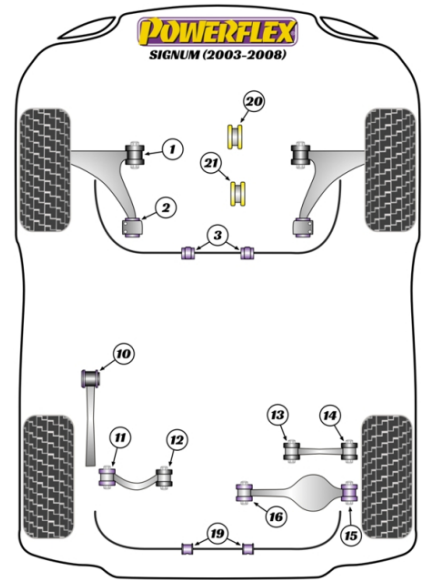

SIGNUM (2003 - 2008)

PRICING INFORMATION

The prices shown on our website are per bush.

To get the total pack price you will need to multiple this price by the number of bushes per vehicle.

Bush Price x Qty Per Car = Pack Price

Notes:

- Two types of front anti roll bar bushes are used on this vehicle.
- PFF66-503-* replaces single piece design.
- PFF80-1203-* replaces the two piece design.
- PFF80-1220 rear lower engine mount insert fits cars with a bracket 86mm wide, for cars with a 79mm wide bracket use PFF80-1221.
- For diesel models use engine mount insert part number, PFF80-1220R or PFF80-1221R

In addition to the Road Series parts listed please check the Black Series website for other bushes suitable for this car that may be more suited to Track/Race use.

UNIVERSAL EXHAUST MOUNT

Qty Per Car **1**

exc. VAT **£11.85**

Diagram Ref.

inc. VAT **£14.22**

Part No. **EXH016**

JACK PAD ADAPTOR

Qty Per Car **1**

exc. VAT **£22.10**

Diagram Ref.

inc. VAT **£26.52**

Part No. **PFF66-160**

POWERALIGN WHEEL MOUNTING GUIDE PIN

Qty Per Car **1**

exc. VAT **£23.70**

Diagram Ref.

inc. VAT **£28.44**

Part No. **PFF99-512-15**

POWERALIGN CAMBER BOLT KIT (12MM X 60MM)

Qty Per Car **1**

exc. VAT **£22.75**

Diagram Ref.

inc. VAT **£27.30**

Part No. **PFA100-12**

FRONT LOWER WISHBONE FRONT BUSH

Qty Per Car **2**

exc. VAT **£30.20**

Diagram Ref. **1**

inc. VAT **£36.24**

Part No. **PFF80-1201**

FRONT LOWER WISHBONE FRONT BUSH

Qty Per Car **2**

exc. VAT **£30.20**

Diagram Ref. **1**

inc. VAT **£36.24**

Part No. **PFF80-1201BLK**

FRONT LOWER WISHBONE REAR BUSH

Qty Per Car **2**

exc. VAT **£37.20**

Diagram Ref. **2**

inc. VAT **£44.64**

Part No. **PFF80-1202**