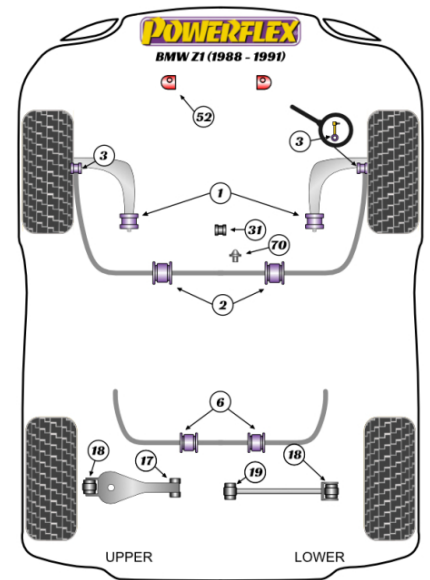

Z1 (1988 - 1991)

PRICING INFORMATION

The prices shown on our website are per bush.

To get the total pack price you will need to multiple this price by the number of bushes per vehicle.

Bush Price x Qty Per Car = Pack Price

- PFF5-303 is an eccentric bush as fitted to the E30/E36 M3 providing increased castor. For std geometry, please use PFF5-301.
- PFF5-304 is designed to fit models where the anti-roll bar joins the lower arm, not the shock absorber.
- PFR5-4615G fits vehicles from 09/1990 only. It replaces the original rear lower arm and inner bush and allows on-car adjustment of the camber.
- For a replacement rear inner lower arm bush to fit in the original arm, please use PFR5-4616.
- PFF5-370 only fits vehicles with manual transmission.

In addition to the Road Series parts listed please check the Black Series website for other bushes suitable for this car that may be more suited to Track/Race use.

POWERALIGN WHEEL MOUNTING GUIDE PIN

Qty Per Car **1**

exc. VAT **£23.70**

Diagram Ref.

inc. VAT **£28.44**

Part No. **PF99-512-15**

FRONT LOWER WISHBONE REAR BUSH (CONCENTRIC)

Qty Per Car **2**

exc. VAT **£28.55**

Diagram Ref. **1**

inc. VAT **£34.26**

Part No. **PFF5-301**

FRONT LOWER WISHBONE REAR BUSH (CONCENTRIC)

Qty Per Car **2**

exc. VAT **£31.45**

Diagram Ref. **1**

inc. VAT **£37.74**

Part No. **PFF5-301BLK**

FRONT LOWER WISHBONE REAR BUSH (CONCENTRIC)

Qty Per Car **2**

exc. VAT **£28.55**

Diagram Ref. **1**

inc. VAT **£34.26**

Part No. **PFF5-301H**

FRONT LOWER WISHBONE REAR BUSH CASTER OFFSET

Qty Per Car **2**

exc. VAT **£33.45**

Diagram Ref. **1**

inc. VAT **£40.14**

Part No. **PFF5-303**

FRONT LOWER WISHBONE REAR BUSH CASTER OFFSET

Qty Per Car **2**

exc. VAT **£36.75**

Diagram Ref. **1**

inc. VAT **£44.10**

Part No. **PFF5-303BLK**

FRONT LOWER WISHBONE REAR BUSH CASTER OFFSET

Qty Per Car **2**

exc. VAT **£33.45**

Diagram Ref. **1**

inc. VAT **£40.14**

Part No. **PFF5-303H**