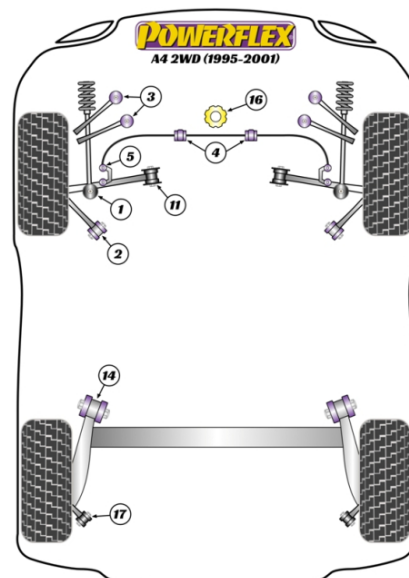

In addition to the Road Series parts listed please check the Black Series website for other bushes suitable for this car that may be more suited to Track/Race use.

POWERALIGN WHEEL MOUNTING GUIDE PIN

Qty Per Car **1**