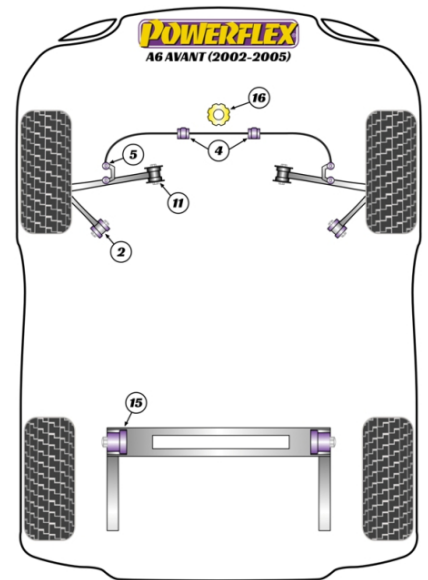

A6 AVANT (2002 - 2005)

PRICING INFORMATION

The prices shown on our website are per bush.

To get the total pack price you will need to multiple this price by the number of bushes per vehicle.

Bush Price x Qty Per Car = Pack Price

In addition to the Road Series parts listed please check the Black Series website for other bushes suitable for this car that may be more suited to Track/Race use.

POWERALIGN WHEEL MOUNTING GUIDE PIN

Qty Per Car **1**

exc. VAT **£25.35**

Diagram Ref.

inc. VAT **£30.42**

Part No. **PF99-514-15**

FRONT TIE BAR REAR BUSH

Qty Per Car **2**

exc. VAT **£56.65**

Diagram Ref. **2**

inc. VAT **£67.98**

Part No. **PFF3-202**

FRONT TIE BAR REAR BUSH

Qty Per Car **2**

exc. VAT **£62.30**

Diagram Ref. **2**

inc. VAT **£74.76**

Part No. **PFF3-202BLK**

FRONT ANTI ROLL BAR BUSH 23MM

Qty Per Car **2**

exc. VAT **£19.40**

Diagram Ref. **4**

inc. VAT **£23.28**

Part No. **PFF3-204-23**

FRONT ANTI ROLL BAR BUSH 24MM

Qty Per Car **2**

exc. VAT **£19.40**

Diagram Ref. **4**

inc. VAT **£23.28**

Part No. **PFF3-204-24**

FRONT ANTI ROLL BAR BUSH 25MM

Qty Per Car **2**

exc. VAT **£19.40**

Diagram Ref. **4**

inc. VAT **£23.28**

Part No. **PFF3-204-25**

FRONT ANTI ROLL BAR BUSH 27MM

Qty Per Car **2**

exc. VAT **£19.95**

Diagram Ref. **4**

inc. VAT **£23.94**

Part No. **PFF3-204-27**

FRONT ANTI ROLL BAR LINK BUSH

Qty Per Car **4**

exc. VAT **£25.35**

Diagram Ref. **5**

inc. VAT **£30.42**

Part No. **PFF3-213**