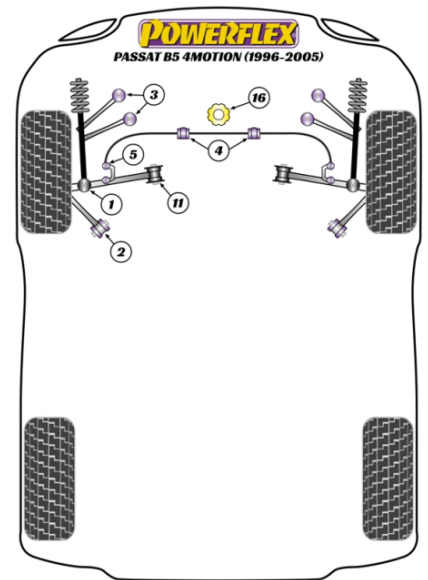

POWERALIGN WHEEL MOUNTING GUIDE PIN

Qty Per Car **1**

Diagram Ref.

Part No. **PFF9-514-15**

exc. VAT **£25.35**

inc. VAT **£30.42**

FRONT LOWER SHOCK MOUNT

Qty Per Car **2**