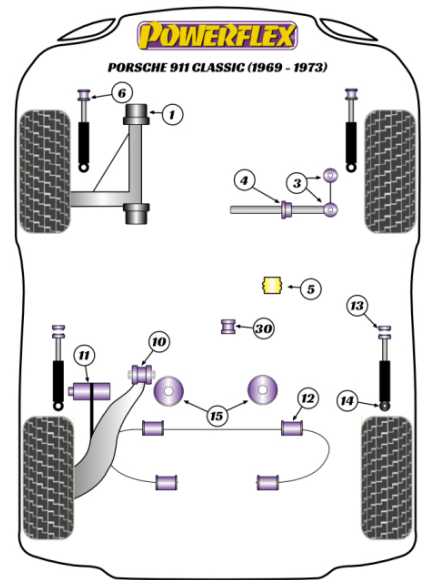

- PFR57-414 fits vehicles up to 1971 with 901 Transmission.
- PFR57-415 acts as both an engine mount for 911/ 930 1965-89 and a transmission mount for 1972-86 models with 915 Transmissions.

In addition to the Road Series parts listed please check the Black Series website for other bushes suitable for this car that may be more suited to Track/Race use.