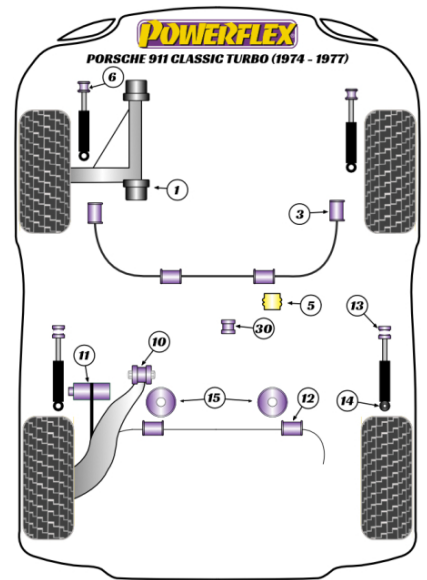

911 CLASSIC (1974-1977) TURBO

PRICING INFORMATION

The prices shown on our website are per bush.

To get the total pack price you will need to multiple this price by the number of bushes per vehicle.

Bush Price x Qty Per Car = Pack Price

In addition to the Road Series parts listed please check the Black Series website for other bushes suitable for this car that may be more suited to Track/Race use.

JACK PAD ADAPTOR

Qty Per Car **1**

exc. VAT **£50.70**

Diagram Ref.

inc. VAT **£60.84**

Part No. **PF57-560**

BOLT-ON JACK PAD ADAPTOR KIT

Qty Per Car **1**

exc. VAT **£132.80**

Diagram Ref.

inc. VAT **£159.36**

Part No. **PF57-561K**

FRONT WISHBONE INNER BUSH

Qty Per Car **4**

exc. VAT **£18.30**

Diagram Ref. **1**

inc. VAT **£21.96**

Part No. **PF57-401**

FRONT WISHBONE INNER BUSH

Qty Per Car **4**

exc. VAT **£20.15**

Diagram Ref. **1**

inc. VAT **£24.18**

Part No. **PF57-401BLK**

FRONT WISHBONE INNER BUSH

Qty Per Car **4**

exc. VAT **£18.30**

Diagram Ref. **1**

inc. VAT **£21.96**

Part No. **PF57-401H**

FRONT ANTI ROLL BAR BUSH 16MM

Qty Per Car **4**

exc. VAT **£19.15**

Diagram Ref. **3**

inc. VAT **£22.98**

Part No. **PF57-403-16**

FRONT ANTI ROLL BAR BUSH 16MM

Qty Per Car **4**

exc. VAT **£19.15**

Diagram Ref. **3**

inc. VAT **£22.98**

Part No. **PF57-403-16H**

FRONT ANTI ROLL BAR BUSH 20MM

Qty Per Car **4**

exc. VAT **£19.15**

Diagram Ref. **3**

inc. VAT **£22.98**

Part No. **PF57-403-20**