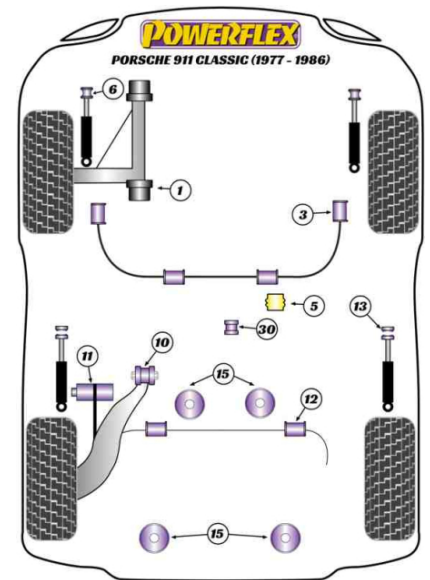

911 CLASSIC (1977 - 1986)

PRICING INFORMATION

The prices shown on our website are per bush.

To get the total pack price you will need to multiple this price by the number of bushes per vehicle.

Bush Price x Qty Per Car = Pack Price

In addition to the Road Series parts listed please check the Black Series website for other bushes suitable for this car that may be more suited to Track/Race use.

JACK PAD ADAPTOR

Qty Per Car **1**

exc. VAT **£50.70**

Diagram Ref.

inc. VAT **£60.84**

Part No. **PF57-560**

BOLT-ON JACK PAD ADAPTOR KIT

Qty Per Car **1**

exc. VAT **£132.80**

Diagram Ref.

inc. VAT **£159.36**

Part No. **PF57-561K**

FRONT WISHBONE INNER BUSH

Qty Per Car **4**

exc. VAT **£18.30**

Diagram Ref. **1**

inc. VAT **£21.96**

Part No. **PF57-401**

FRONT WISHBONE INNER BUSH

Qty Per Car **4**

exc. VAT **£20.15**

Diagram Ref. **1**

inc. VAT **£24.18**

Part No. **PF57-401BLK**

FRONT WISHBONE INNER BUSH

Qty Per Car **4**

exc. VAT **£18.30**

Diagram Ref. **1**

inc. VAT **£21.96**

Part No. **PF57-401H**

FRONT ANTI ROLL BAR BUSH 16MM

Qty Per Car **4**

exc. VAT **£19.15**

Diagram Ref. **3**

inc. VAT **£22.98**

Part No. **PF57-403-16**

FRONT ANTI ROLL BAR BUSH 16MM

Qty Per Car **4**

exc. VAT **£19.15**

Diagram Ref. **3**

inc. VAT **£22.98**

Part No. **PF57-403-16H**

FRONT ANTI ROLL BAR BUSH 20MM

Qty Per Car **4**

exc. VAT **£19.15**

Diagram Ref. **3**

inc. VAT **£22.98**

Part No. **PF57-403-20**