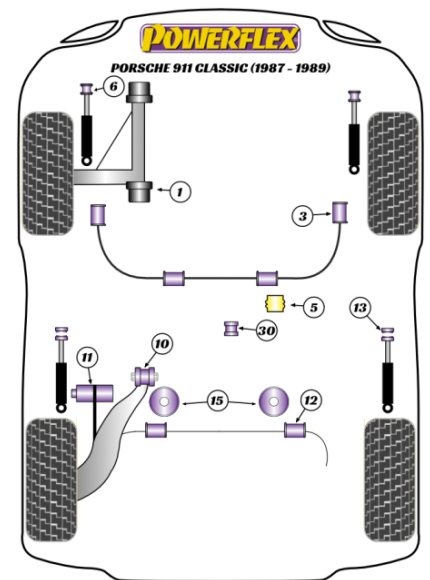

911 CLASSIC (1987 - 1989)

PRICING INFORMATION

The prices shown on our website are per bush.

To get the total pack price you will need to multiple this price by the number of bushes per vehicle.

Bush Price x Qty Per Car = Pack Price

In addition to the Road Series parts listed please check the Black Series website for other bushes suitable for this car that may be more suited to Track/Race use.

JACK PAD ADAPTOR

Qty Per Car **1**

exc. VAT **£50.70**

Diagram Ref.

inc. VAT **£60.84**

Part No. **PFF57-560**

BOLT-ON JACK PAD ADAPTOR KIT

Qty Per Car **1**

exc. VAT **£132.80**

Diagram Ref.

inc. VAT **£159.36**

Part No. **PFF57-561K**

FRONT WISHBONE INNER BUSH

Qty Per Car **4**

exc. VAT **£18.30**

Diagram Ref. **1**

inc. VAT **£21.96**

Part No. **PFF57-401**

FRONT WISHBONE INNER BUSH

Qty Per Car **4**

exc. VAT **£20.15**

Diagram Ref. **1**

inc. VAT **£24.18**

Part No. **PFF57-401BLK**

FRONT WISHBONE INNER BUSH

Qty Per Car **4**

exc. VAT **£18.30**

Diagram Ref. **1**

inc. VAT **£21.96**

Part No. **PFF57-401H**

FRONT ANTI ROLL BAR BUSH 16MM

Qty Per Car **4**

exc. VAT **£19.15**

Diagram Ref. **3**

inc. VAT **£22.98**

Part No. **PFF57-403-16**

FRONT ANTI ROLL BAR BUSH 16MM

Qty Per Car **4**

exc. VAT **£19.15**

Diagram Ref. **3**

inc. VAT **£22.98**

Part No. **PFF57-403-16H**

FRONT ANTI ROLL BAR BUSH 20MM

Qty Per Car **4**

exc. VAT **£19.15**

Diagram Ref. **3**

inc. VAT **£22.98**

Part No. **PFF57-403-20**