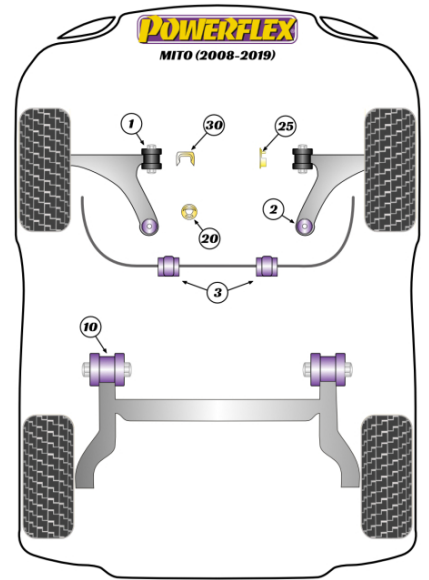

- PFF1-1125 fits 1.4 Turbo Petrol and 1.6 JTDM models
- PFF16-520 fits only 1.4 78hp, 95hp and 105hp models
- PFF1-1130 only fits manual gearbox 1.3 JTDM 5-Spd, 1.4 Tjet/TB 120hp, 1.4 MultiAir 105hp and 135hp, 1.4 16v 95hp, and 1.4 78hp models. It does not fit TCT models.
- PFF80-1130 only fits 1.6 JTDM, 1.4 155hp, 1.4 170hp and all TCT gearbox models
- PFF1-1120 fits this type of mount only, for C510 and C514.6 gearboxes. These are fitted to 1.4 TJet 120hp, 1.4 MultiAir 135hp, 1.3 JTDM 5Spd, and 0.9 TwinAir models. Check mount before ordering.