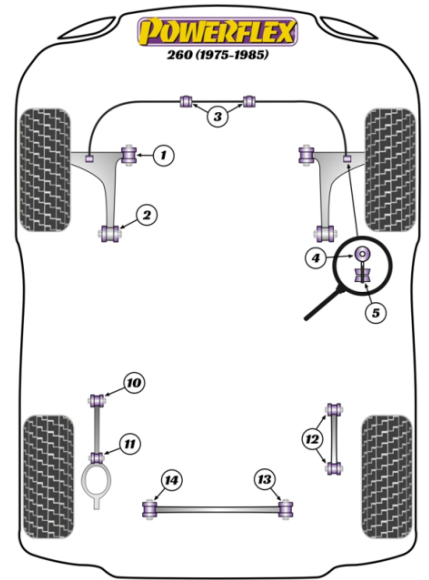

260 (1975 - 1985)

PRICING INFORMATION

The prices shown on our website are per bush.

To get the total pack price you will need to multiple this price by the number of bushes per vehicle.

Bush Price x Qty Per Car = Pack Price

- PFF88-206-* fits early models with a plain D shaped bush, for later vehicles with additional shapes on the bush use PFF88-207-*
- PFR88-211 is a complete bush that fits into the original outer shell, PFR88-219 insert fits into the voids of the original bush.
- PFR88-212 fits arms with a parallel hole, not for tapered holes.

In addition to the Road Series parts listed please check the Black Series website for other bushes suitable for this car that may be more suited to Track/Race use.

FRONT ARM FRONT BUSH

Qty Per Car **2**

exc. VAT **£29.10**

Diagram Ref. **1**

inc. VAT **£34.92**

Part No. **PFF88-201**

FRONT ARM FRONT BUSH

Qty Per Car **2**

exc. VAT **£32.00**

Diagram Ref. **1**

inc. VAT **£38.40**

Part No. **PFF88-201BLK**

FRONT ARM FRONT BUSH

Qty Per Car **2**

exc. VAT **£29.10**

Diagram Ref. **1**

inc. VAT **£34.92**

Part No. **PFF88-201H**

FRONT ARM REAR BUSH

Qty Per Car **2**

exc. VAT **£45.30**

Diagram Ref. **2**

inc. VAT **£54.36**

Part No. **PFF88-202**

FRONT ARM REAR BUSH

Qty Per Car **2**

exc. VAT **£49.85**

Diagram Ref. **2**

inc. VAT **£59.82**

Part No. **PFF88-202BLK**

FRONT ARM REAR BUSH

Qty Per Car **2**

exc. VAT **£45.30**

Diagram Ref. **2**

inc. VAT **£54.36**

Part No. **PFF88-202H**

FRONT ANTI ROLL BAR BUSH 19.5MM

Qty Per Car **2**

exc. VAT **£18.85**

Diagram Ref. **3**

inc. VAT **£22.62**

Part No. **PFF88-206-19.5**

FRONT ANTI ROLL BAR BUSH 19.5MM

Qty Per Car **2**

exc. VAT **£18.85**

Diagram Ref. **3**

inc. VAT **£22.62**

Part No. **PFF88-206-19.5H**