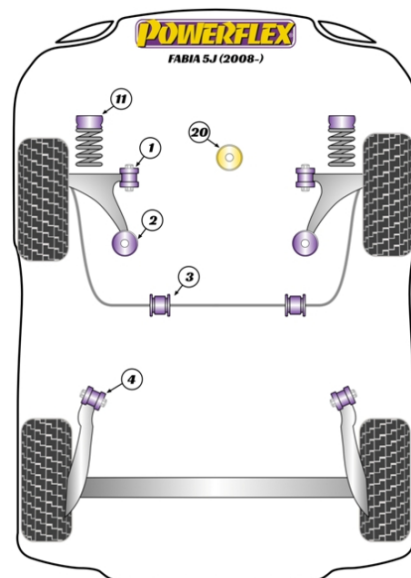

In addition to the Road Series parts listed please check the Black Series website for other bushes suitable for this car that may be more suited to Track/Race use.

	<b>POWERALIGN WHEEL MOUNTING GUIDE PIN</b>		
	Qty Per Car <b>1</b>	Diagram Ref.	Part No. <b>PFF99-514-15</b>
	exc. VAT <b>£25.35</b>	inc. VAT <b>£30.42</b>	
	<b>FRONT WISHBONE FRONT BUSH 30MM</b>		
	Qty Per Car <b>2</b>	Diagram Ref. <b>1</b>	Part No. <b>PFF85-201</b>
	exc. VAT <b>£28.05</b>	inc. VAT <b>£33.66</b>	
	<b>FRONT WISHBONE FRONT BUSH 30MM</b>		
	Qty Per Car <b>2</b>	Diagram Ref. <b>1</b>	Part No. <b>PFF85-201BLK</b>
	exc. VAT <b>£28.05</b>	inc. VAT <b>£33.66</b>	
	<b>FRONT WISHBONE FRONT BUSH 30MM CAMBER ADJUSTABLE</b>		
	Qty Per Car <b>2</b>	Diagram Ref. <b>1</b>	Part No. <b>PFF85-201G</b>
	exc. VAT <b>£46.40</b>	inc. VAT <b>£55.68</b>	
	<b>FRONT WISHBONE FRONT BUSH 30MM CAMBER ADJUSTABLE</b>		
	Qty Per Car <b>2</b>	Diagram Ref. <b>1</b>	Part No. <b>PFF85-201GBLK</b>
	exc. VAT <b>£46.40</b>	inc. VAT <b>£55.68</b>	
	<b>FRONT WISHBONE FRONT BUSH 30MM</b>		
	Qty Per Car <b>2</b>	Diagram Ref. <b>1</b>	Part No. <b>PFF85-201H</b>
	exc. VAT <b>£28.05</b>	inc. VAT <b>£33.66</b>	
	<b>FRONT ARM REAR BUSH</b>		
	Qty Per Car <b>2</b>	Diagram Ref. <b>2</b>	Part No. <b>PFF85-1202</b>
	exc. VAT <b>£46.40</b>	inc. VAT <b>£55.68</b>	