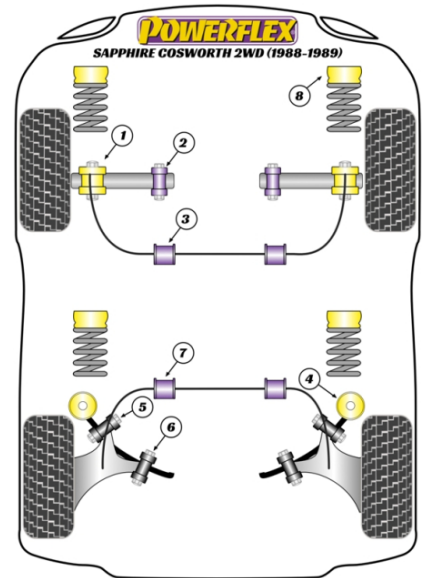

SAPPHIRE COSWORTH 2WD (1988-1989)

PRICING INFORMATION

The prices shown on our website are per bush.

To get the total pack price you will need to multiple this price by the number of bushes per vehicle.

Bush Price x Qty Per Car = Pack Price

In addition to the Road Series parts listed please check the Black Series website for other bushes suitable for this car that may be more suited to Track/Race use.

REAR ANTI ROLL BAR BUSH 16MM

Qty Per Car **2**

exc. VAT **£19.15**

Diagram Ref. **7**

inc. VAT **£22.98**

Part No. **PFR19-210-16H**

FRONT OUTER TRACK CONTROL ARM BUSH

Qty Per Car **2**

exc. VAT **£34.50**

Diagram Ref. **1**