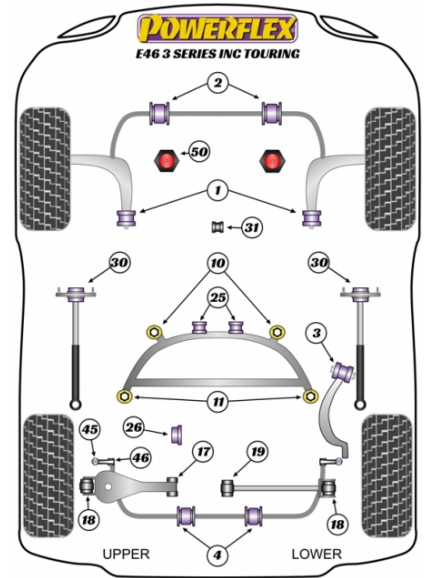

SEDAN / TOURING / COUPE / CONV

PRICING INFORMATION

The prices shown on our website are per bush.

To get the total pack price you will need to multiple this price by the number of bushes per vehicle.

Bush Price x Qty Per Car = Pack Price

- PFF5-4601 & PFF5-5601 fit brackets with a 66mm bore
- PFF5-4601-60 & PFF5-5601-60 fit brackets with a 60mm bore, usually found on earlier models.
- PFF5-5601G & PFF5-5601G-60 give an additional +0.5° Caster
- PFR5-4610 & 4611 are complete replacement bushes, for inserts use PFR5-4613 & 4614 (inserts fit into the voiding of the original bush)
- PFR5-4615G replaces the original arm and inner bush and allows on-car adjustment of camber. For a replacement bush only to fit in the original arm, please use PFR5-4616.
- PFR5-5630-10 fits cars with standard or aftermarket rear shock absorber with a 10mm pin, PFR5-5630-12 fits cars with aftermarket rear shock absorbers with a 12mm pin. Neither fit Cabriolet models
- PFF5-4650 does not fit xDrive models. Not recommended for Diesel models.

In addition to the Road Series parts listed please check the Black Series website for other bushes suitable for this car that may be more suited to Track/Race use.

JACK PAD ADAPTOR

Qty Per Car **1**

exc. VAT **£10.95**

Diagram Ref.

inc. VAT **£13.14**

Part No. **PF5-4660**

POWERFLEX HANDLING PACK

Qty Per Car **1**

exc. VAT **£240.95**

Diagram Ref.

inc. VAT **£289.14**

Part No. **PF5K-1003**

FRONT WISHBONE REAR BUSH

Qty Per Car **2**

exc. VAT **£25.95**

Diagram Ref. **1**

inc. VAT **£31.14**

Part No. **PFF5-4601**

FRONT WISHBONE REAR BUSH

Qty Per Car **2**

exc. VAT **£25.95**

Diagram Ref. **1**

inc. VAT **£31.14**

Part No. **PFF5-4601-60**

FRONT WISHBONE REAR BUSH

Qty Per Car **2**

exc. VAT **£28.45**

Diagram Ref. **1**

inc. VAT **£34.14**

Part No. **PFF5-4601-60BLK**