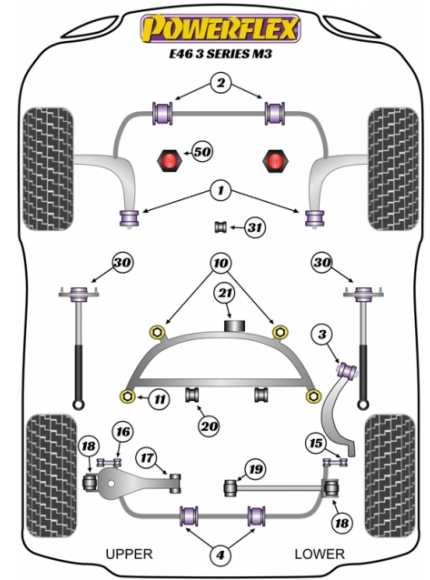

- PFF5-5601GM3 gives an additional +0.5° Caster
- PFR5-4610 & 4611 are complete replacement bushes, for inserts use PFR5-4612 & 4613 (inserts fit into the voiding of the original bush)
- PFR5-4615G replaces the original arm and inner bush and allows on car adjustment of camber. For a replacement bush only to fit in the original arm, please use PFR5-4616.
- PFR5-5630-10 fits cars with standard or aftermarket rear shock absorber with a 10mm pin, PFR5-5630-12 fits cars with aftermarket rear shock absorbers with a 12mm pin. Neither fit Cabriolet models
- PFF5-4650 does not fit X drive models.

In addition to the Road Series parts listed please check the Black Series website for other bushes suitable for this car that may be more suited to Track/Race use.

	JACK PAD ADAPTOR	Qty Per Car 1 exc. VAT £10.95	Diagram Ref. inc. VAT £13.14	Part No. PFF5-4660
	HANDLING PACK	Qty Per Car 1 exc. VAT £245.45	Diagram Ref. inc. VAT £294.54	Part No. PFF5K-1006
	ADJUSTABLE REAR LOWER CONTROL ARM KIT	Qty Per Car 1 exc. VAT £124.95	Diagram Ref. inc. VAT £149.94	Part No. PFR5-4615GH
	FRONT WISHBONE REAR BUSH	Qty Per Car 2 exc. VAT £28.45	Diagram Ref. 1 inc. VAT £34.14	Part No. PFF5-4601M3
	FRONT WISHBONE REAR BUSH	Qty Per Car 2 exc. VAT £30.95	Diagram Ref. 1 inc. VAT £37.14	Part No. PFF5-4601M3BLK
	FRONT WISHBONE REAR BUSH, CASTER OFFSET	Qty Per Car 2 exc. VAT £62.45	Diagram Ref. 1 inc. VAT £74.94	Part No. PFF5-5601GM3

Diagram Ref. **4**

Part No. **PFR5-4609-21.5BLK**

exc. VAT **£20.45**

inc. VAT **£24.54**

REAR ROLL BAR MOUNTING BUSH 22.5MM

Qty Per Car **2**

Diagram Ref. **4**

Part No. **PFR5-4609-22.5**