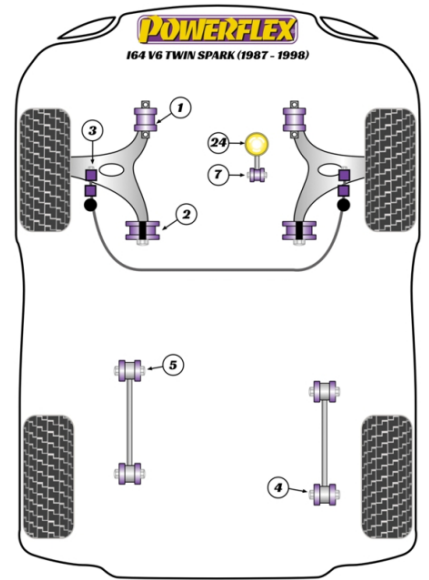

164 V6 & TWIN SPARK (1987 -1998)

PRICING INFORMATION

The prices shown on our website are per bush.

To get the total pack price you will need to multiple this price by the number of bushes per vehicle.

Bush Price x Qty Per Car = Pack Price

POWERALIGN WHEEL MOUNTING GUIDE PIN

Qty Per Car **1**

exc. VAT **£23.70**

Diagram Ref.

inc. VAT **£28.44**

Part No. **PFF99-512-125**

FRONT LOWER ARM FRONT BUSH

Qty Per Car **2**

exc. VAT **£20.45**

Diagram Ref. **1**

inc. VAT **£24.54**

Part No. **PFF1-601**

FRONT LOWER ARM REAR BUSH

Qty Per Car **2**

exc. VAT **£28.55**

Diagram Ref. **2**

inc. VAT **£34.26**

Part No. **PFF1-602**

FRONT ANTI ROLL BAR END LINK MOUNT TO ARM BUSH

Qty Per Car **2**

exc. VAT **£18.30**

Diagram Ref. **3**

inc. VAT **£21.96**

Part No. **PFF1-603**