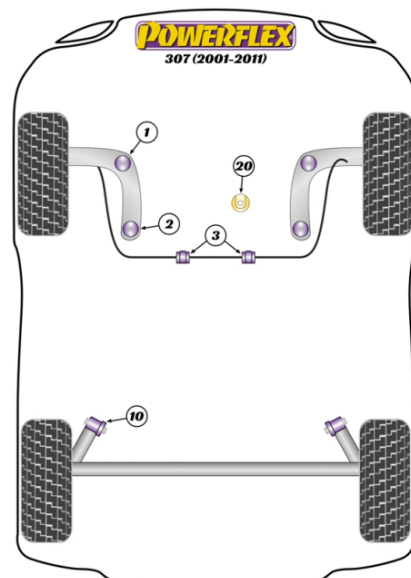

- PFF50-420 fits models with a 65mm original bush. For vehicles with a 70mm bush use part number PFF50-306.
- For diesel models use PFF50-420R or PFF50-306R

In addition to the Road Series parts listed please check the Black Series website for other bushes suitable for this car that may be more suited to Track/Race use.