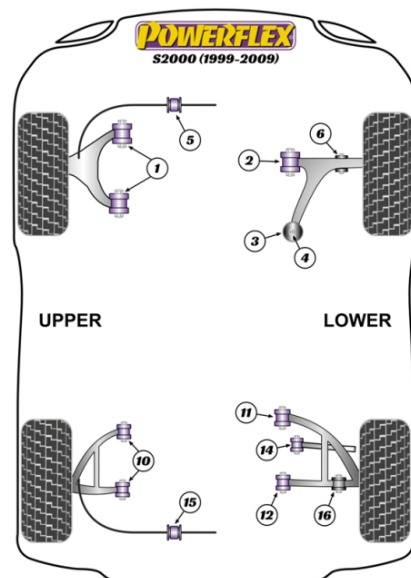

S2000 (1999-2009)

PRICING INFORMATION

The prices shown on our website are per bush.

To get the total pack price you will need to multiple this price by the number of bushes per vehicle.

Bush Price x Qty Per Car = Pack Price

- PFF25-203G is a replacement caster adjustment kit which will fit the standard Honda bush and PFF25-203.
- Honda changed the rear upper wishbones in 2004, cars up to 2004 use PFR25-210 cars after seem to use either PFR25-209 or PFR25-210. Please measure the original bush to ensure the correct part number is ordered
- PFR25-209 fits arms with a hole diameter of 42mm and length of 57mm
- PFR25-210 fits arms with a hole diameter of 35mm and length of 47mm

In addition to the Road Series parts listed please check the Black Series website for other bushes suitable for this car that may be more suited to Track/Race use.

EXHAUST MOUNT

Qty Per Car **1**

exc. VAT **£19.40**

Diagram Ref.

inc. VAT **£23.28**

Part No. **EXH040**

FRONT UPPER WISHBONE BUSH

Qty Per Car **4**

exc. VAT **£29.10**

Diagram Ref. **1**

inc. VAT **£34.92**

Part No. **PFF25-201**

FRONT UPPER WISHBONE BUSH

Qty Per Car **4**

exc. VAT **£32.00**

Diagram Ref. **1**

inc. VAT **£38.40**

Part No. **PFF25-201BLK**

FRONT LOWER WISHBONE INNER BUSH

Qty Per Car **2**

exc. VAT **£37.75**

Diagram Ref. **2**

inc. VAT **£45.30**

Part No. **PFF25-202**

FRONT LOWER WISHBONE INNER BUSH

Qty Per Car **2**

exc. VAT **£41.55**

Diagram Ref. **2**

inc. VAT **£49.86**

Part No. **PFF25-202BLK**

FRONT LOWER WISHBONE REAR BUSH

Qty Per Car **2**

exc. VAT **£78.25**

Diagram Ref. **3**

inc. VAT **£93.90**

Part No. **PFF25-203**

FRONT LOWER WISHBONE REAR BUSH

Qty Per Car **2**

exc. VAT **£78.25**

Diagram Ref. **3**

inc. VAT **£93.90**

Part No. **PFF25-203BLK**