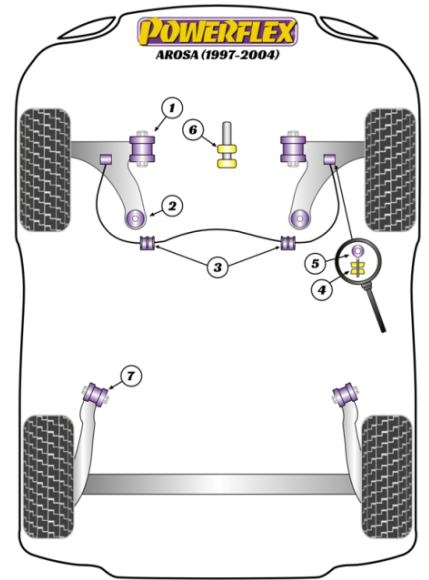

Notes:

- For anti roll bar size measure bar where bush sits as diameter varies along the bar length.
- PFF85-920 does not fit models with engine code AMF (1.4 diesel)

*In addition to the Road Series parts listed please check the Black Series website for other bushes suitable for this car that may be more suited to Track/Race use.*