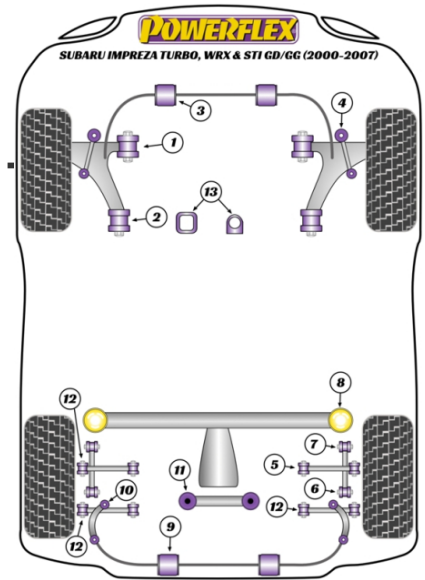

### Bush Price x Qty Per Car = Pack Price

- Front wishbones can be steel or alloy - our bushes will fit both.
- The Rear Lateral Link Front Inner Bush uses a smaller 12mm bolt. To replace all Rear Lateral Link bushes, use 6 x PFR69-110 & 2 x PFR69-111.
- PFF69-107 will only fit pressed steel lower arms.
- PFR69-122 are for Rear Diffs that mount directly to the subframe.
- PFF69-102G is geometry adjustable and allows +/-0.33 degrees of Caster adjustment.
- For Rear Anti Roll Bar Bushes Use PF69-303-\* up to 10/02, PFR69-305-\* 11/02 on.
- PFF69-109K fits years 2000 to 2004 only ([click here](#) to confirm the correct type).
- For vehicles pre-December 2001, please use PFR69-118 on both sides of the beam.
- For vehicles from December 2001 on, please use PFR69-118 on the LH side of the beam and PFR69-124 on the RH side of the beam as shown below.