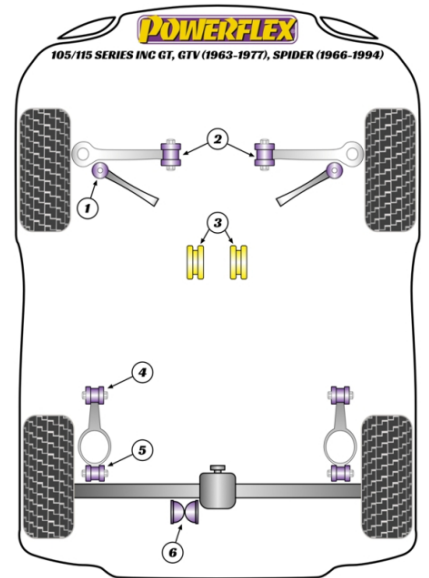

Bush Price x Qty Per Car = Pack Price

- PFR1-403 replaces 50mm bush as fitted to 1968-77 models only

In addition to the Road Series parts listed please check the Black Series website for other bushes suitable for this car that may be more suited to Track/Race use.

exc. VAT **£23.70**

inc. VAT **£28.44**

UPPER ARM TO BODY INNER BUSH

Qty Per Car **2**

Diagram Ref. **2**

Part No. **PFF1-302**

exc. VAT **£28.55**

inc. VAT **£34.26**

UPPER ARM TO BODY INNER BUSH

Qty Per Car **2**

Diagram Ref. **2**

Part No. **PFF1-302BLK**

exc. VAT **£31.45**

inc. VAT **£37.74**

UPPER ARM TO BODY INNER BUSH

Qty Per Car **2**