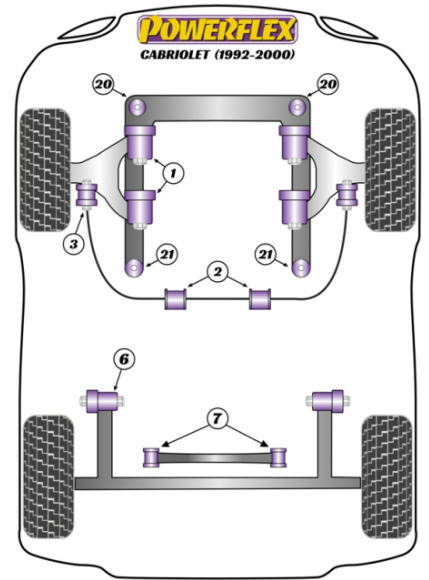

CABRIOLET (1992 - 2000)

PRICING INFORMATION

The prices shown on our website are per bush.

To get the total pack price you will need to multiple this price by the number of bushes per vehicle.

Bush Price x Qty Per Car = Pack Price

- PFF3-101 fits steel arms on vehicles up to Chassis Nr 8G-N-001-533
- PFF3-102 fits alloy arms on vehicles after Chassis Nr 8G-N-001-534
- PFF3-120-10 & PFF3-121-10 fit vehicles with 10mm mounting bolts. For vehicles with 12mm bolts, use PFF3-120-12 & PFF3-121-12.

In addition to the Road Series parts listed please check the Black Series website for other bushes suitable for this car that may be more suited to Track/Race use.

POWERALIGN WHEEL MOUNTING GUIDE PIN

Qty Per Car **1**

exc. VAT **£25.35**

Diagram Ref.

inc. VAT **£30.42**

Part No. **PFF9-514-15**

POWERALIGN CAMBER BOLT KIT (14MM)

Qty Per Car **1**

exc. VAT **£23.70**

Diagram Ref.

inc. VAT **£28.44**

Part No. **PFA100-14**

FRONT WISHBONE BUSH

Qty Per Car **4**

exc. VAT **£28.55**

Diagram Ref. **1**

inc. VAT **£34.26**

Part No. **PFF3-101**

FRONT WISHBONE BUSH

Qty Per Car **4**

exc. VAT **£28.55**

Diagram Ref. **1**

inc. VAT **£34.26**

Part No. **PFF3-101BLK**

FRONT WISHBONE BUSH

Qty Per Car **4**

exc. VAT **£28.55**

Diagram Ref. **1**

inc. VAT **£34.26**

Part No. **PFF3-101H**

FRONT WISHBONE BUSH

Qty Per Car **4**

exc. VAT **£26.40**

Diagram Ref. **1**

inc. VAT **£31.68**

Part No. **PFF3-102**

FRONT WISHBONE BUSH

Qty Per Car **4**

exc. VAT **£26.40**

Diagram Ref. **1**

inc. VAT **£31.68**

Part No. **PFF3-102BLK**

FRONT WISHBONE BUSH

Qty Per Car **4**

Diagram Ref. **1**

Part No. **PFF3-102H**