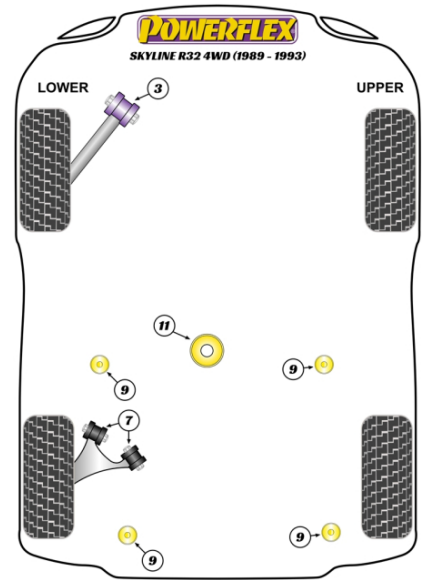

Bush Price x Qty Per Car = Pack Price

In addition to the Road Series parts listed please check the Black Series website for other bushes suitable for this car that may be more suited to Track/Race use.

FRONT TENSION ROD BUSH

Qty Per Car **2**

exc. VAT **£46.40**

Diagram Ref. **3**

inc. VAT **£55.68**

Part No. **PFF46-219**

FRONT TENSION ROD BUSH

Qty Per Car **2**

exc. VAT **£46.40**

Diagram Ref. **3**

inc. VAT **£55.68**

Part No. **PFF46-219BLK**

REAR LOWER CONTROL ARM BUSH

Qty Per Car **4**

exc. VAT **£26.95**

Diagram Ref. **7**

inc. VAT **£32.34**

Part No. **PFR46-203**

REAR LOWER CONTROL ARM BUSH

Qty Per Car **4**

exc. VAT **£26.95**

Diagram Ref. **7**

inc. VAT **£32.34**

Part No. **PFR46-203BLK**