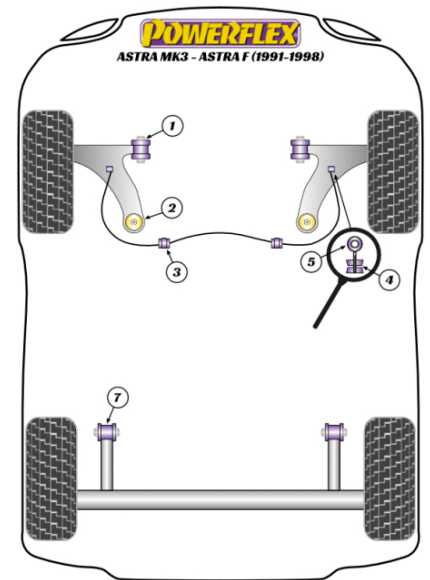

POWERALIGN WHEEL MOUNTING GUIDE PIN

Qty Per Car **1**

exc. VAT **£23.70**

Diagram Ref.

inc. VAT **£28.44**

Part No. **PF99-512-15**

FRONT WISHBONE INNER BUSH (FRONT)

Qty Per Car **2**

exc. VAT **£25.85**

Diagram Ref. **1**

inc. VAT **£31.02**

Part No. **PF80-401**

FRONT WISHBONE INNER BUSH (FRONT)

Qty Per Car **2**

exc. VAT **£27.50**

Diagram Ref. **1**