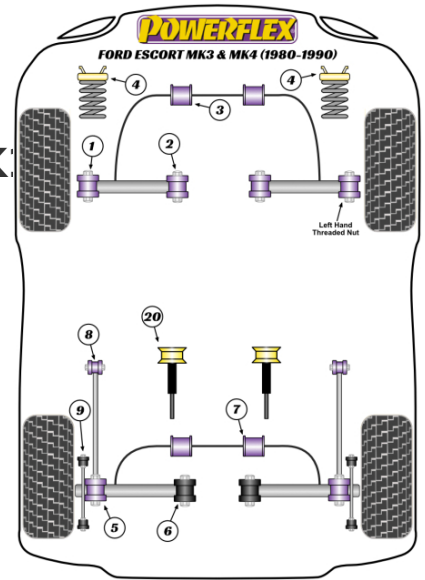

In addition to the Road Series parts listed please check the Black Series website for other bushes suitable for this car that may be more suited to Track/Race use.

FRONT INNER TRACK CONTROL ARM BUSH

Qty Per Car **2**