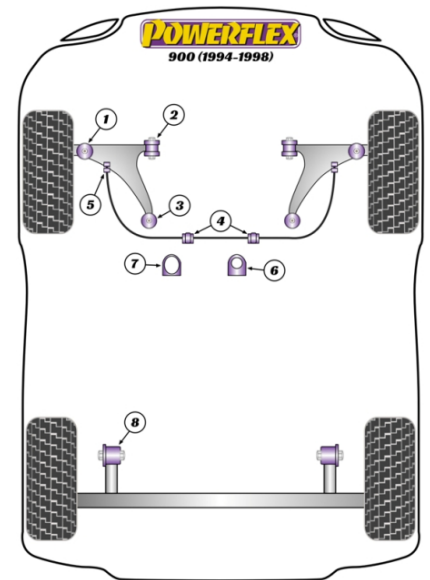

In addition to the Road Series parts listed please check the Black Series website for other bushes suitable for this car that may be more suited to Track/Race use.

FRONT TRACK CONTROL ARM OUTER BUSH

Qty Per Car **2**