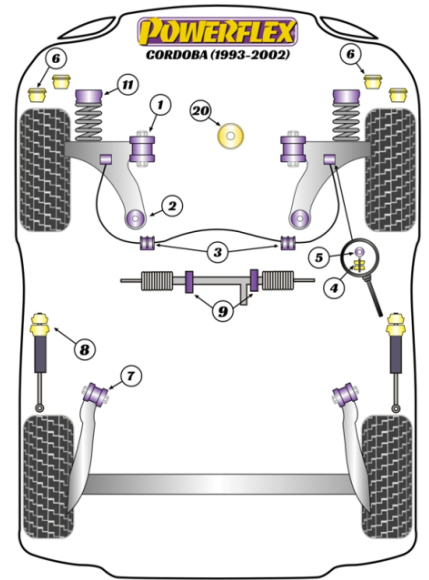

Notes

- PFF85-208 Fits 12mm link rods with 19mm nut, PFF85-208-10 fits 10mm link rods with 13mm nut.
- Measure anti roll bar where bush sits as bar diameter varies along the length
- Part Number PFR85-915 is for model years 1997 to 2002 and is 71.5mm in diameter
- Part Number PFR85-615 is for model years 1993 to 1999 and is 58mm in diameter
- For power steering mount bushes please measure the width of bracket and select the correct part number.

PFF85-232 is suitable for vehicles with a 18.5mm wide bracket.

PFF85-233 is suitable for vehicles with a 15mm wide bracket.

- PFF85-239 Fits models from 1993 to 1999 with chassis numbers 6K-TR-080 001 onwards, 6K-ZR-082 401 onwards and 6K-ZR-599 965 onwards

In addition to the Road Series parts listed please check the Black Series website for other bushes suitable for this car that may be more suited to Track/Race use.

	POWERALIGN WHEEL MOUNTING GUIDE PIN		
	Qty Per Car 1	Diagram Ref.	Part No. PF99-512-15
	exc. VAT £23.70	inc. VAT £28.44	
	POWERALIGN CAMBER BOLT KIT (12MM X 60MM)		
	Qty Per Car 1	Diagram Ref.	Part No. PFA100-12
	exc. VAT £22.75	inc. VAT £27.30	
	FRONT WISHBONE FRONT BUSH 30MM		
	Qty Per Car 2	Diagram Ref. 1	Part No. PFF85-201
	exc. VAT £28.05	inc. VAT £33.66	
	FRONT WISHBONE FRONT BUSH 30MM		
	Qty Per Car 2	Diagram Ref. 1	Part No. PFF85-201BLK
	exc. VAT £28.05	inc. VAT £33.66	
	FRONT WISHBONE FRONT BUSH 30MM		
	Qty Per Car 2	Diagram Ref. 1	Part No. PFF85-201H
	exc. VAT £28.05	inc. VAT £33.66	
	FRONT WISHBONE REAR BUSH		
	Qty Per Car 2	Diagram Ref. 2	Part No. PFF85-204