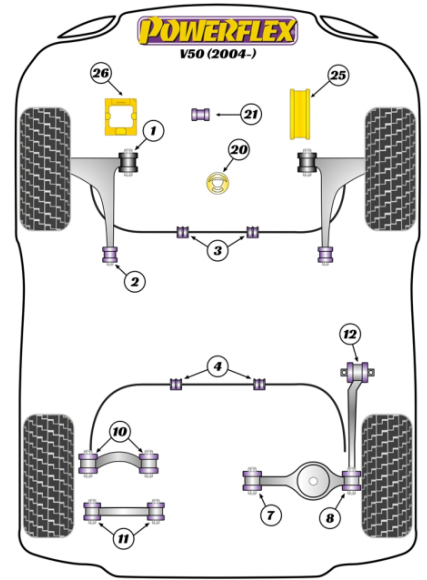

- PFF19-1221, PFF19-1225 and PFF19-1226 only fit 5 cylinder petrol models
- PFF19-801 suitable for M12 bolt
- PFF19-8011 suitable for M14 bolt
- PFR19-810G is an on-car adjustable bush and is designed to provide +/- 1 degree of camber adjustment. For a non adjustable version use PFR19-810
- Please check the engine mount bracket design. Use either PFF19-1220 or PFF19-1222. Not suitable for diesel models.