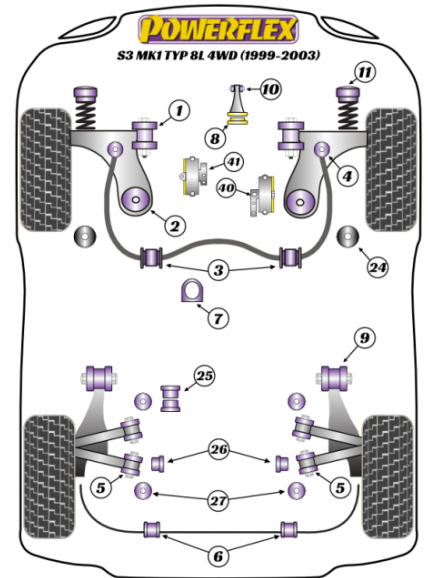

A3 / S3 MK1 8L 4WD (1999-2003)

PRICING INFORMATION

The prices shown on our website are per bush.

To get the total pack price you will need to multiple this price by the number of bushes per vehicle.

Bush Price x Qty Per Car = Pack Price

- PFF85-412 fits aluminium link rods. PFF85-413 fit plastic link rods. They do not fit link rods using ball joints.
- PFF3-501 fits later vehicles with a larger 45mm bush. For earlier vehicles with a 30mm bush, please use PFF85-201.
- PFF85-414 is a spherical jointed bush for motorsport use.
- PFR3-510G offers on-car camber adjustment. For a non-adjustable bush, use PFR3-510.
- PFF85-441 will not fit mount 8N0199555C as fitted to S3 8L and TT Quattro 210/225PS with VIN 8L-Y-013 168>> onwards.

In addition to the Road Series parts listed please check the Black Series website for other bushes suitable for this car that may be more suited to Track/Race use.

JACKING POINT INSERT

Qty Per Car **1**

exc. VAT **£22.65**

Diagram Ref.

inc. VAT **£27.18**

Part No. **PF3-1663**

JACKING POINT INSERT KIT OF 4

Qty Per Car **1**

exc. VAT **£69.60**

Diagram Ref.

inc. VAT **£83.52**

Part No. **PF3-1663K**

POWERFLEX HANDLING PACK (PETROL ONLY)

Qty Per Car **1**

exc. VAT **£254.85**

Diagram Ref.

inc. VAT **£305.82**

Part No. **PF3K-1002**

POWERALIGN WHEEL MOUNTING GUIDE PIN

Qty Per Car **1**

exc. VAT **£25.35**

Diagram Ref.

inc. VAT **£30.42**

Part No. **PF99-514-15**

FRONT WISHBONE (CAST) FRONT BUSH 45MM

Qty Per Car **2**

exc. VAT **£30.75**

Diagram Ref. **1**

inc. VAT **£36.90**

Part No. **PFF3-501**

FRONT WISHBONE (CAST) FRONT BUSH 45MM

Qty Per Car **2**

exc. VAT **£33.80**

Diagram Ref. **1**

inc. VAT **£40.56**

Part No. **PFF3-501BLK**

FRONT WISHBONE (CAST) FRONT BUSH 45MM CAMBER ADJUSTABLE

Qty Per Car **2**

exc. VAT **£60.45**

Diagram Ref. **1**

inc. VAT **£72.54**

Part No. **PFF3-501G**