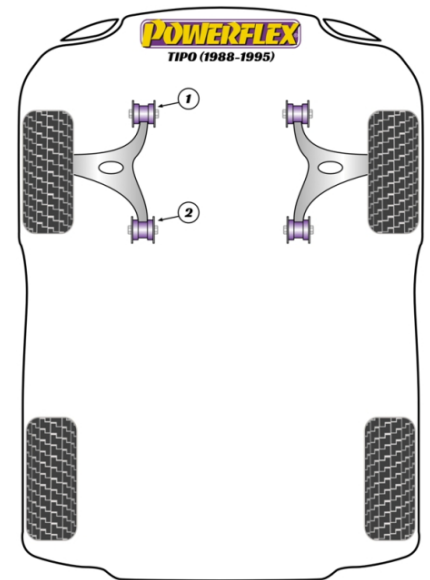

Notes

These Bushes Are Designed To Fit Original Fiat Arms, Different Size Sleeves May Be Required For Pattern Arms, Please Measure Size Of Pin So We Can Supply Correct Size

In addition to the Road Series parts listed please check the Black Series website for other bushes suitable for this car that may be more suited to Track/Race use.

Diagram Ref.

Part No. **PFA100-10**

exc. VAT **£22.75**

inc. VAT **£27.30**

FRONT LOWER WISHBONE FRONT BUSH

Qty Per Car **2**

Diagram Ref. **1**

Part No. **PFF1-801**