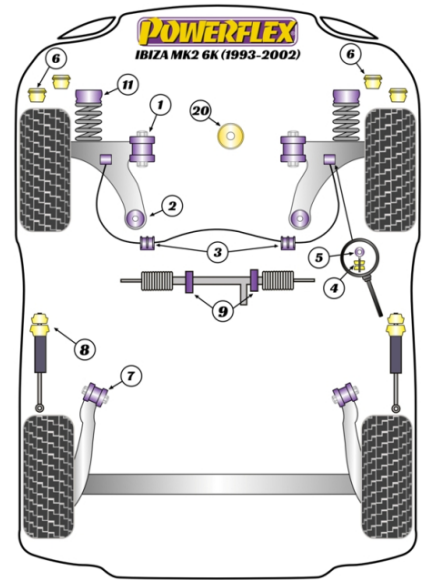

IBIZA MK2 6K (1993-2002)

PRICING INFORMATION

The prices shown on our website are per bush.

To get the total pack price you will need to multiple this price by the number of bushes per vehicle.

Bush Price x Qty Per Car = Pack Price

1. Rear Beam Mounting Bush PFR85-615 is for model years 1993 to 1999, it measures 58mm diameter
2. Rear Beam Mounting Bush PFR85-915 is for model years 1997 to 2002, it measures 71.5mm diameter
3. For power steering mount bushes please measure the width of bracket and select the correct part number.
4. PFF85-232 is suitable for vehicles with a 18.5mm wide bracket.
5. PFF85-233 is suitable for vehicles with a 15mm wide bracket.
6. PFF85-239 Fits models from 1993 to 1999 with chassis numbers 6K-TR-080 001 onwards, 6K-ZR-082 401 onwards and 6K-ZR-599 965 onwards.

In addition to the Road Series parts listed please check the Black Series website for other bushes suitable for this car that may be more suited to Track/Race use.

POWERALIGN WHEEL MOUNTING GUIDE PIN

Qty Per Car **1**

exc. VAT **£23.70**

Diagram Ref.

inc. VAT **£28.44**

Part No. **PFF99-512-15**

FRONT WISHBONE FRONT BUSH 30MM

Qty Per Car **2**

exc. VAT **£28.05**

Diagram Ref. **1**

inc. VAT **£33.66**

Part No. **PFF85-201**

FRONT WISHBONE FRONT BUSH 30MM

Qty Per Car **2**

exc. VAT **£28.05**

Diagram Ref. **1**

inc. VAT **£33.66**

Part No. **PFF85-201BLK**

FRONT WISHBONE FRONT BUSH 30MM CAMBER ADJUSTABLE

Qty Per Car **2**

exc. VAT **£46.40**

Diagram Ref. **1**

inc. VAT **£55.68**

Part No. **PFF85-201G**

FRONT WISHBONE FRONT BUSH 30MM CAMBER ADJUSTABLE

Qty Per Car **2**

exc. VAT **£46.40**

Diagram Ref. **1**

inc. VAT **£55.68**

Part No. **PFF85-201GBLK**

FRONT WISHBONE FRONT BUSH 30MM

Qty Per Car **2**

exc. VAT **£28.05**

Diagram Ref. **1**

inc. VAT **£33.66**

Part No. **PFF85-201H**

FRONT WISHBONE REAR BUSH

Qty Per Car **2**

exc. VAT **£41.00**

Diagram Ref. **2**

inc. VAT **£49.20**

Part No. **PFF85-204**