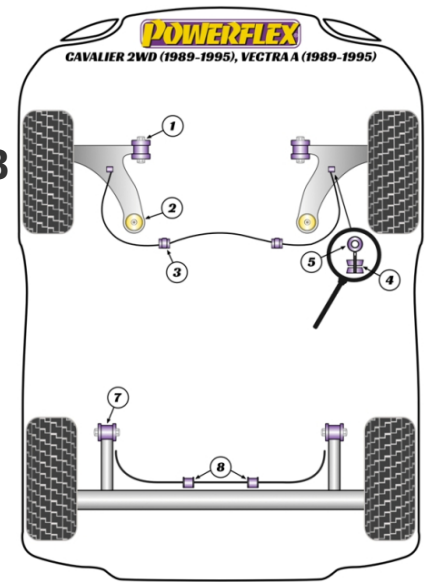

Bush Price x Qty Per Car = Pack Price

- PFR80-412 is suitable for 'Straight' Beam Vehicles

In addition to the Road Series parts listed please check the Black Series website for other bushes suitable for this car that may be more suited to Track/Race use.

POWERALIGN WHEEL MOUNTING GUIDE PIN

Qty Per Car **1**

exc. VAT **£23.70**

Diagram Ref.

inc. VAT **£28.44**

Part No. **PFF99-512-15**

FRONT WISHBONE INNER BUSH (FRONT)

Qty Per Car **2**

exc. VAT **£25.85**

Diagram Ref. **1**

inc. VAT **£31.02**

Part No. **PFF80-401**

FRONT WISHBONE INNER BUSH (FRONT)

Qty Per Car **2**

exc. VAT **£27.50**

Diagram Ref. **1**

Diagram Ref. 3

Part No. **PFF80-403-24**

exc. VAT **£18.85**

inc. VAT **£22.62**

FRONT ANTI ROLL BAR BUSH 24MM

Qty Per Car 2

Diagram Ref. 3

Part No. **PFF80-403-24BLK**