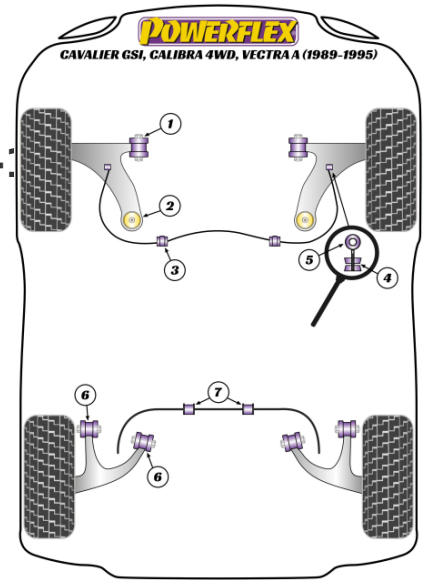

Bush Price x Qty Per Car = Pack Price

- For independent rear suspension only - Cavalier GSi & 4x4 models
- PFR80-440MLK are eccentric bushes that allow for geometry adjustment of the rear trailing arms on lowered vehicles.
- If you require this option, you will need to purchase 2 x PFR80-440 and 2 x PFR80-440MLK.
- If you do not require geometry adjustment of the rear trailing arms, then you would need to purchase 4 x PFR80-440.

In addition to the Road Series parts listed please check the Black Series website for other bushes suitable for this car that may be more suited to Track/Race use.

	POWERALIGN WHEEL MOUNTING GUIDE PIN	Qty Per Car 1 exc. VAT £23.70	Diagram Ref. inc. VAT £28.44	Part No. PFF99-512-15
	FRONT WISHBONE INNER BUSH (FRONT)	Qty Per Car 2 exc. VAT £25.85	Diagram Ref. 1 inc. VAT £31.02	Part No. PFF80-401
	FRONT WISHBONE INNER BUSH (FRONT)	Qty Per Car 2 exc. VAT £27.50	Diagram Ref. 1 inc. VAT £33.00	Part No. PFF80-401BLK
	FRONT WISHBONE INNER BUSH (REAR)	Qty Per Car 2 exc. VAT £25.85	Diagram Ref. 2 inc. VAT £31.02	Part No. PFF80-402
	FRONT WISHBONE INNER BUSH (REAR)	Qty Per Car 2 exc. VAT £27.50	Diagram Ref. 2 inc. VAT £33.00	Part No. PFF80-402BLK
	FRONT ANTI ROLL BAR BUSH 20MM	Qty Per Car 2 exc. VAT £18.85	Diagram Ref. 3 inc. VAT £22.62	Part No. PFF80-403-20
	FRONT ANTI ROLL BAR BUSH 20MM	Qty Per Car 2 exc. VAT £20.75	Diagram Ref. 3 inc. VAT £24.90	Part No. PFF80-403-20BLK

FRONT ANTI ROLL BAR BUSH 22MM

Qty Per Car 2

Diagram Ref. 3

Part No. **PFF80-403-22**

exc. VAT **£18.85**

inc. VAT **£22.62**

FRONT ANTI ROLL BAR BUSH 22MM

Qty Per Car 2

Diagram Ref. 3

Part No. **PFF80-403-22BLK**

exc. VAT **£20.75**

inc. VAT **£24.90**

FRONT ANTI ROLL BAR BUSH 24MM

Qty Per Car 2

Diagram Ref. 3

Part No. **PFF80-403-24**