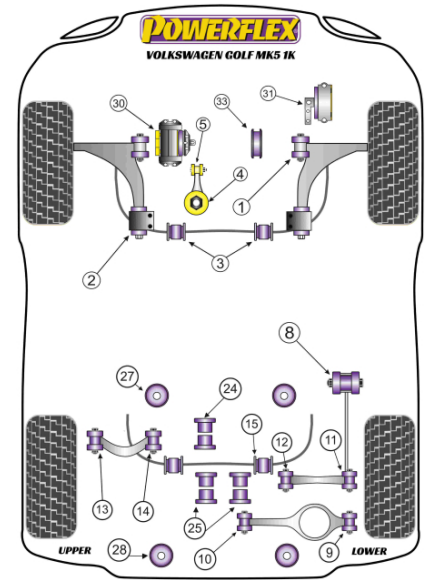

- PFF85-501G is on-car camber adjustable offering +/-0.5° of adjustment. For a non-adjustable bush use PFF85-501.
- PFF85-502G comes complete with bracket and gives an additional 1° of caster angle with anti-lift properties. For a bush without the bracket and adjustment, use PFF85-502.
- PFF85-504 fits vehicles up to the middle of 2008. Please check the picture of the 2 bushes in order to identify the insert you require.
- PFF85-704 fits vehicles from the middle of 2008 on. Please check the picture of the 2 bushes in order to identify the insert you require.
- PFR85-523 & PFR85-525 fit 4WD models only.
- PFR85-527 & PFR85-528 fit 4WD models only up to 28.5.2012.
- PFF85-531 & PFF85-532 are inserts designed to fill the voids of the original Upper Engine Mount bush as found on various models. Please check that the voids in your OE mount are the same as shown in the image below for correct fitment.