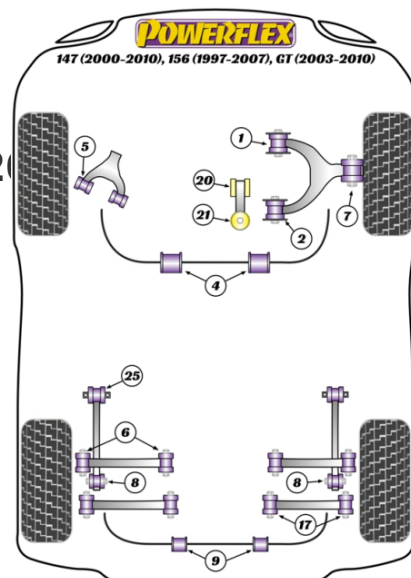

147 (2000-2010), 156 (1997-2007), GT (2003-2010)

PRICING INFORMATION

The prices shown on our website are per bush.

To get the total pack price you will need to multiple this price by the number of bushes per vehicle.

Bush Price x Qty Per Car = Pack Price

- PFF1-811 and PFF1-812 are designed to fit genuine Alfa control arms. If non-genuine arms are fitted, the pin diameter at the back of the arm may be different. If this is the case, please contact your Powerflex distributor first.
- PFF1-813 Fits V6 & 1.9 JTD/JTDM models only.
- PFF1-820 Fits 1.6 to 2.0 petrol engines.
- PFF1-821 Fits 1.6 and 1.8 Twin Spark models with an extruded bracket.
- PFF1-822 Fits 2.0 twin Spark & JTS models with welded steel bracket.

In addition to the Road Series parts listed please check the Black Series website for other bushes suitable for this car that may be more suited to Track/Race use.

POWERALIGN WHEEL MOUNTING GUIDE PIN

Qty Per Car **1**

Diagram Ref.

Part No. **PFF99-512-125**

exc. VAT **£23.70**

inc. VAT **£28.44**

FRONT LOWER WISHBONE FRONT BUSH

Qty Per Car **2**

Diagram Ref. **1**

Part No. **PFF1-811**

exc. VAT **£39.90**

inc. VAT **£47.88**

FRONT LOWER WISHBONE FRONT BUSH

Qty Per Car **2**

Diagram Ref. **1**

Part No. **PFF1-811BLK**

exc. VAT **£43.70**

inc. VAT **£52.44**

FRONT LOWER WISHBONE REAR BUSH

Qty Per Car **2**

Diagram Ref. **2**

Part No. **PFF1-812**

exc. VAT **£39.90**

inc. VAT **£47.88**

FRONT LOWER WISHBONE REAR BUSH

Qty Per Car **2**

Diagram Ref. **2**

Part No. **PFF1-812BLK**

exc. VAT **£43.70**

inc. VAT **£52.44**

FRONT ANTI ROLL BAR BUSH 22MM

Qty Per Car **2**

Diagram Ref. **4**

Part No. **PFF1-810-22**

exc. VAT **£20.50**

inc. VAT **£24.60**

FRONT ANTI ROLL BAR BUSH 22MM

Qty Per Car **2**

Diagram Ref. **4**

Part No. **PFF1-810-22BLK**