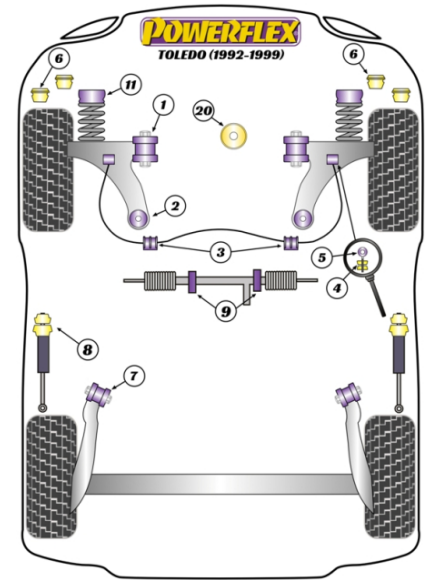

#### Bush Price x Qty Per Car = Pack Price

- For power steering mount bushes please measure the width of bracket and select the correct part number.
- PFF85-232 is suitable for vehicles with a 18.5mm wide bracket.
- PFF85-233 is suitable for vehicles with a 15mm wide bracket.
- 16v Models use PFR85-206 rear beam mount
- PFF85-239 Fits models with chassis number 1L-TR000 001 onwards
- PFF85-244 & PFF85-245 don't fit vehicles with engine codes KR, PL, 9A and PG fitted with a hydro type mounting bush

In addition to the Road Series parts listed please check the Black Series website for other bushes suitable for this car that may be more suited to Track/Race use.

	<b>POWERALIGN WHEEL MOUNTING GUIDE PIN</b>		
	Qty Per Car <b>1</b>	Diagram Ref.	Part No. <b>PFF99-512-15</b>
	exc. VAT <b>£23.70</b>	inc. VAT <b>£28.44</b>	
	<b>POWERALIGN CAMBER BOLT KIT (12MM X 60MM)</b>		
	Qty Per Car <b>1</b>	Diagram Ref.	Part No. <b>PFA100-12</b>
	exc. VAT <b>£22.75</b>	inc. VAT <b>£27.30</b>	
	<b>FRONT WISHBONE FRONT BUSH 30MM</b>		
	Qty Per Car <b>2</b>	Diagram Ref. <b>1</b>	Part No. <b>PFF85-201</b>
	exc. VAT <b>£28.05</b>	inc. VAT <b>£33.66</b>	
	<b>FRONT WISHBONE FRONT BUSH 30MM</b>		
	Qty Per Car <b>2</b>	Diagram Ref. <b>1</b>	Part No. <b>PFF85-201BLK</b>
	exc. VAT <b>£28.05</b>	inc. VAT <b>£33.66</b>	
	<b>FRONT WISHBONE FRONT BUSH 30MM CAMBER ADJUSTABLE</b>		
	Qty Per Car <b>2</b>	Diagram Ref. <b>1</b>	Part No. <b>PFF85-201G</b>
	exc. VAT <b>£46.40</b>	inc. VAT <b>£55.68</b>	
	<b>FRONT WISHBONE FRONT BUSH 30MM CAMBER ADJUSTABLE</b>		
	Qty Per Car <b>2</b>	Diagram Ref. <b>1</b>	Part No. <b>PFF85-201GBLK</b>
	exc. VAT <b>£46.40</b>	inc. VAT <b>£55.68</b>	
	<b>FRONT WISHBONE FRONT BUSH 30MM</b>		
	Qty Per Car <b>2</b>	Diagram Ref. <b>1</b>	Part No. <b>PFF85-201H</b>
	exc. VAT <b>£28.05</b>	inc. VAT <b>£33.66</b>	