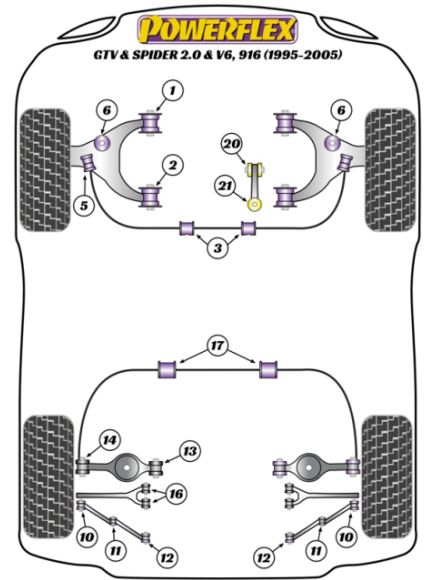

Bush Price x Qty Per Car = Pack Price

- PFF1-801 and PFF1-802 are designed to fit genuine Alfa Romeo control arms only.
- If non-genuine arms are fitted, the pin diameter at the back of the arm may be different and a bespoke sleeve may be required. If this is the case, contact your Powerflex reseller.
- PFF1-814 fits non-Turbo V6 models only.
- PFF1-820 fits 1.6 to 2.0 4cyl petrol engines.
- PFF1-821 fits 1.8 & 2.0 16v models with the extruded engine mount stabiliser.
- PFF1-822 fits 2.0TS with a welded steel engine mount stabiliser.
- PFF1-803 fits 1995 - 2002 vehicles with a 20mm anti-roll bar.
- PFF1-804 fits 2003 - 2005 vehicles with a 15mm anti-roll.
- PFF1-805 & PFF1-806 fit 1995-2002 models only. (not later models with ball joint type link rod)