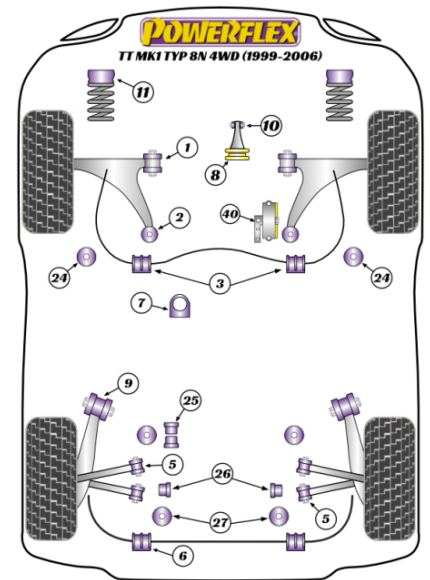

TT MK1 TYP 8N 4WD (1999-2006)

PRICING INFORMATION

The prices shown on our website are per bush.

To get the total pack price you will need to multiple this price by the number of bushes per vehicle.

Bush Price x Qty Per Car = Pack Price

- PFF3-501 fits later vehicles with a larger 45mm bush. For earlier vehicles with a 30mm bush, please use PFF85-201.
- PFF85-414 is a spherical jointed bush for motorsport use.
- PFR3-510G offers on-car camber adjustment. For a non-adjustable bush, use PFR3-510.
- PFF85-441 will not fit mount 8N0199555C as fitted to S3 8L and TT Quattro 210/225PS with VIN 8L-Y-013 168>> onwards.

In addition to the Road Series parts listed please check the Black Series website for other bushes suitable for this car that may be more suited to Track/Race use.

MAGNETIC JACK PAD ADAPTOR

Qty Per Car **1**

exc. VAT **£37.20**

Diagram Ref.

inc. VAT **£44.64**

Part No. **PF3-1662**

JACKING POINT INSERT

Qty Per Car **1**

exc. VAT **£22.65**

Diagram Ref.

inc. VAT **£27.18**

Part No. **PF3-1663**

JACKING POINT INSERT KIT OF 4

Qty Per Car **1**

exc. VAT **£69.60**

Diagram Ref.

inc. VAT **£83.52**

Part No. **PF3-1663K**

POWERFLEX HANDLING PACK (PETROL ONLY)

Qty Per Car **1**

exc. VAT **£254.85**

Diagram Ref.

inc. VAT **£305.82**

Part No. **PF3K-1002**

POWERALIGN WHEEL MOUNTING GUIDE PIN

Qty Per Car **1**

exc. VAT **£25.35**

Diagram Ref.

inc. VAT **£30.42**

Part No. **PF99-514-15**

FRONT WISHBONE (CAST) FRONT BUSH 45MM

Qty Per Car **2**

exc. VAT **£30.75**

Diagram Ref. **1**

inc. VAT **£36.90**

Part No. **PFF3-501**

FRONT WISHBONE (CAST) FRONT BUSH 45MM

Qty Per Car **2**

exc. VAT **£33.80**

Diagram Ref. **1**

inc. VAT **£40.56**

Part No. **PFF3-501BLK**